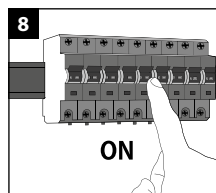

INSTALLATION INSTRUCTIONS

Included:

- 1x LED fixture
- 1x mounting accessories
- 1x manual

Attention!

- Installation only by persons with electro technical knowledge and experience.
- Use cable which is suitable for outdoor use (if mounted outside).
- Do not use a dimmer to operate this luminaire.