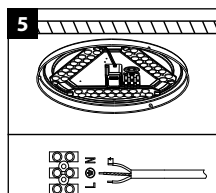

INSTALLATION INSTRUCTIONS

Included:

- 1x LED fixture
- 1x mounting accessories
- 1x manual

Attention!

- Installation only by persons with electro technical knowledge and experience.
- Use cable which is suitable for outdoor use (if mounted outside).
- Do not use a dimmer to operate this luminaire.