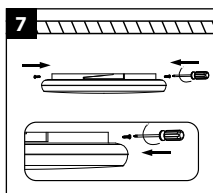

INSTALLATION INSTRUCTIONS

Included:

- 1x LED fixture
- 1x mounting accessories
- 1x manual

Attention!

- Installation only by persons with electro technical knowledge and experience.
- Use cable which is suitable for outdoor use (if mounted outside).
- Do not use a dimmer to operate this luminaire.