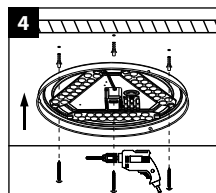

INSTALLATION INSTRUCTIONS

Included:

- 1x LED fixture
- 1x mounting accessories
- 1x manual

Attention!

- Installation only by persons with electro technical knowledge and experience.
- Use cable which is suitable for outdoor use (if mounted outside).
- Do not use a dimmer to operate this luminaire.