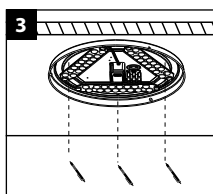

INSTALLATION INSTRUCTIONS

Included:

- 1x LED fixture
- 1x mounting accessories
- 1x manual

Attention!

- Installation only by persons with electro technical knowledge and experience.
- Use cable which is suitable for outdoor use (if mounted outside).
- Do not use a dimmer to operate this luminaire.