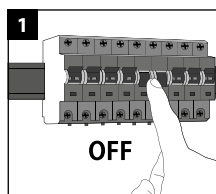

INSTALLATION INSTRUCTIONS

Included:

- 1x LED fixture
- 1x mounting accessories
- 1x manual

Attention!

- Installation only by persons with electro technical knowledge and experience.
- Use cable which is suitable for outdoor use (if mounted outside).
- Do not use a dimmer to operate this luminaire.