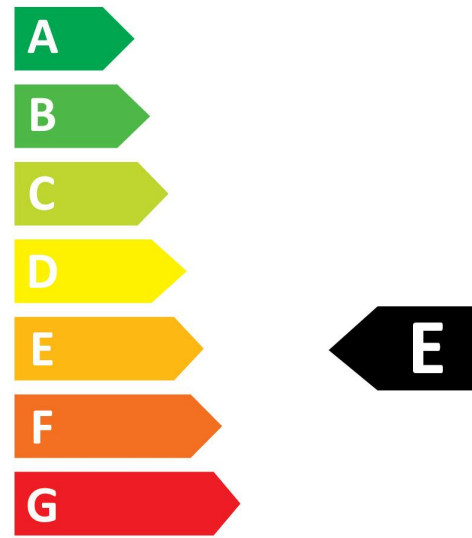

ELECTRICAL DATA

Wattage (W)	7
Equivalent watt (W)	60
Primary Supply/Product voltage - min (V)	220
Control gear required	No
Inrush Current (A)	0.19
Inrush Duration (μ s)	73
Lamp Energy Label (class)	E
Nominal Frequency (Hz)	50/60Hz

SYLVANIA

ToLEDo RT GLS V5 CL 806LM 827 E27 SL3
0029328

SAFETY DATA

Optimal operating condition (°C)	-20-40
Breakage cleaning instructions	Not applicable
Special purpose lamp	No
Dry applications use only	No
Suitable for household illumination	No
Safety message	Not Suitable for totally enclosed fixtures

Energy label

 **ENERG** ⚡
SYLVANIA
0029328

7
kWh/1000h

2019/2015

 **ENERG** ⚡
SYLVANIA
0029328

7
kWh/1000h

2019/2015

Light your world