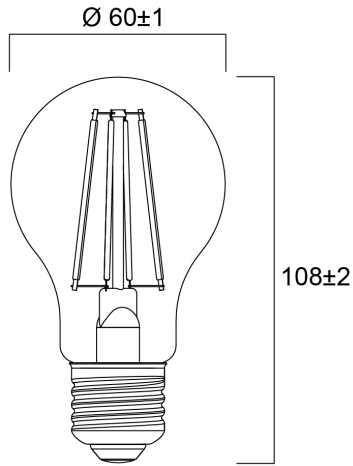

Product Overview

Product name	ToLEDo RT GLS V5 CL 806LM 827 E27 SL3
Technology	LED
Watt (Rated) (W)	7
Cap/Base	E27
Fixture rating	Open
Colour temperature (K)	2700
CRI (Ra)	80
Colour Variation Initial (SDCM)	6
Photobiological Risk Group	RG1
Wattage (W)	7
Product EAN number	5410288293288
Warranty	3 years

Technical drawings

Data table

GENERAL DATA

Product name	ToLEDo RT GLS V5 CL 806LM 827 E27 SL3
Technology	LED
Watt (Rated) (W)	7
Cap/Base	E27
Fixture rating	Open
Operating temperature range (°C)	-20°C...+40°C
Performance ambient temperature Tq (°C)	25
Warranty	3 years

LIFETIME DATA

Lifespan L70 B50	15000
Average life (Rated) (h)	15000

PHYSICAL DATA

Nominal Product Length (mm)	108
Nominal Product Diameter (mm)	60
Weight (kg)	0.064

PACKAGING

Single packaging type	Carton
Product EAN number	5410288293288
Packaging single width (cm)	6.6
Packaging single depth (cm)	6.6
DUN14 (outer)	15410288293285
Packaging outer length / height (cm)	20.6