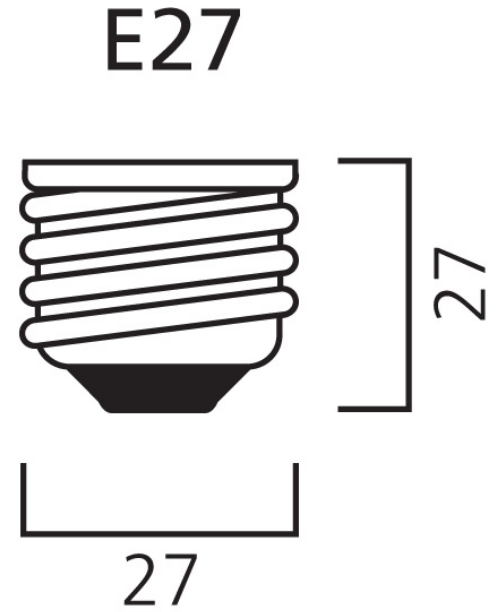

Product Overview

Product name	ToLEDo RT GLS V5 CL 806LM 827 E27 SL3
Technology	LED
Watt (Rated) (W)	7
Cap/Base	E27
Fixture rating	Open
Colour temperature (K)	2700
CRI (Ra)	80
Colour Variation Initial (SDCM)	6
Photobiological Risk Group	RG1
Wattage (W)	7
Product EAN number	5410288293288
Warranty	3 years

Technical drawings

Data table

GENERAL DATA

Product name	ToLEDo RT GLS V5 CL 806LM 827 E27 SL3
Technology	LED
Watt (Rated) (W)	7
Cap/Base	E27
Fixture rating	Open
Operating temperature range (°C)	-20°C...+40°C
Performance ambient temperature Tq (°C)	25
Warranty	3 years