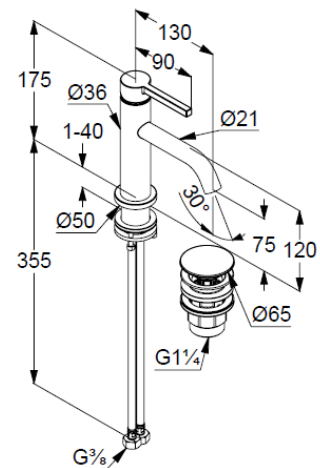

Technische Daten/ Technical Data

KLUDI NOVA FONTE
single lever basin mixer 75
DN 15
Style: PURA

Ref.: 20266N015

Finishes:
NO Brushed Gold (18) PVD

Product description
Manufacturer KLUDI GmbH & Co. KG
Typ: KLUDI NOVA FONTE
single lever basin mixer 75
Ref.: 20266N015

basin mixer
single lever mixer
1-hole mounted
solid lever, metal
aerator, S-Pointer M18,5 PCA
ceramic cartridge
flow rate at 3 bar 4,5 l/min.
fixed spout
flexible hoses G3/8 DVGW approved
shank-fixing
push open waste G1 1/4
for washbasin with overflow
EU taxonomy: max. 6 l/min. -
Substantial Contribution (SC) possible

Produktabbildung/ Product picture

Maßzeichnung/ Dimensional drawing

Durchfluss/ Flow rate