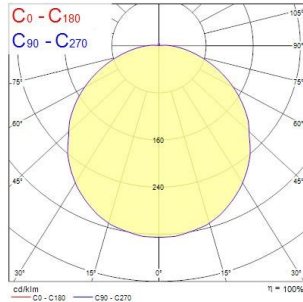

Sterling Bulkhead - LED

STERLING IP65 IK10 1325LM 830 BLACK
4063831