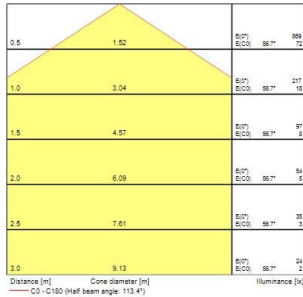

Sterling Bulkhead - LED

STERLING IP65 IK10 1325LM 830 BLACK
4063831