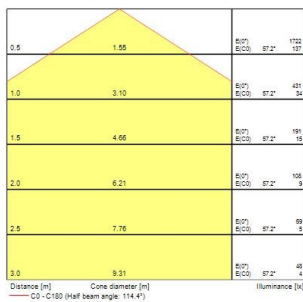

Sterling Bulkhead - LED

STERLING IP65 IK10 1325LM 830 BLACK
4063831