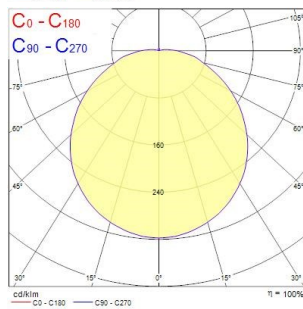

Sterling Bulkhead - LED

STERLING IP65 IK10 1325LM 830 BLACK
4063831