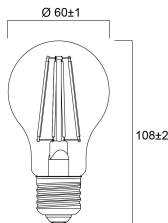

TECHNICAL DRAWINGS