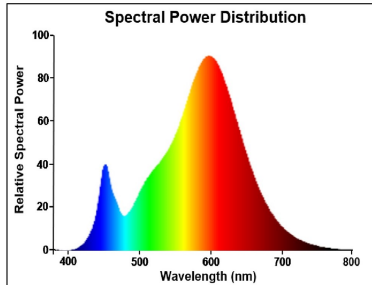

ToLEDo Retro GLS

ToLEDo RT GLS V5 CL 806LM 827 E27 SL3
0029328

Product EAN number	5410288293288
Packaging single length / height (cm)	12.0
Packaging single width (cm)	6.6
Packaging single depth (cm)	6.6
DUN14 (outer)	15410288293285
Units per outer package	6
Packaging outer length / height (cm)	20.6
Packaging outer width (cm)	13.9
Packaging outer depth (cm)	13.0

Safety data

Optimal operating condition (°C)	-20-40
Breakage cleaning instructions	Not applicable
Special purpose lamp	No
Dry applications use only	Yes
Suitable for household illumination	Yes
Safety message	Not Suitable for totally enclosed fixtures

PHOTOMETRY

TECHNICAL DRAWINGS