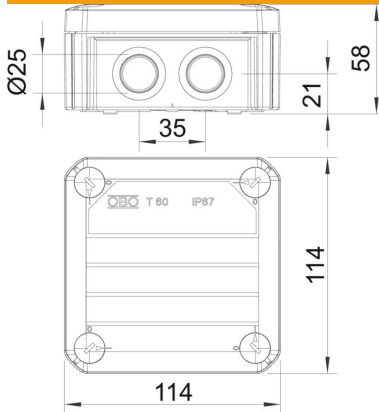

Junction box according to DIN EN 60670. Flame-resistant to DIN EN 60695/2/11, test temperature 650 °C. Impact resistance IK07 according to DIN EN 50102.

Clear internal dimensions: 100x100x48 mm

PP Polypropylene

Master data

Item number	2007927
Type	T 60 M25 RO-LGR
Description 1	Junction box
Description 2	M25 entry, red cover
Manufacturer	OBO
Dimension	114x114x57
Colour	Grey / red
Material	Polypropylene
Smallest sales unit	5
Unit of quantity	Piece
Weight	12.3 kg
Weight unit	kg/100 pc.
CO2 Footprint (GWP) Cradle-to-Gate	0,4555 kg CO2e / 1 Piece

Technical data sheet

Junction box T60, with knock-out entries

Item number: 2007927

Dimensions

Length	114 mm
Width	114 mm
Height	57 mm

Technical data

Expandable	yes
No. of entries	7
Type of entry	Plug-in seal
Type of entry	Gland
Type of housing penetration	Pre-marking
Measured insulation voltage V_i	500 V
Equipment	Without
Cover	Not transparent
Cover fastening	Screwed
Entry from rear	yes
Entries	7 x Ø25
Explosion-tested version	no
Flame-resistant	acc. to VDE 0471/DIN 695 Part 2-1, test temperature 650°C
Shape	Square
Maintain electrical functions	Without
For Ex zone	Without
For Ex zone gas	Without
For Ex zone dust	Without
Fibre-glass reinforced	no
Halogen-free	yes
Clear internal dimensions	100x100x48 mm
With screening	no
with lid	yes
Mounting type	Wall/ceiling mounting
Nominal cross-section, min.	6 mm ²
Nominal voltage	500 V
Sealable	yes
Protection rating	IP67
Protection rating IK code	IK07.
Permitted temperature range, max.	60 °C
Permitted temperature range, min.	-5 °C
Transparent lid	no
Weatherproof	no