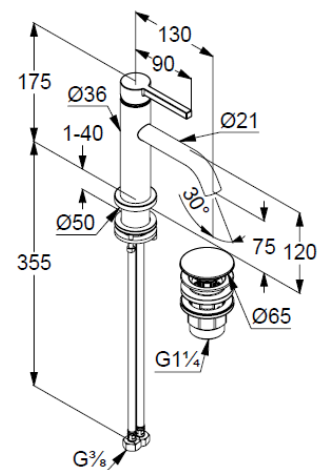

Technische Daten/ Technical Data

KLUDI NOVA FONTE
single lever basin mixer 75
DN 15
Style: PURA

Ref.: 20266N115

Finishes:
N1 Brushed Bronze PVD

Product description
Manufacturer KLUDI GmbH & Co. KG
Typ: KLUDI NOVA FONTE
single lever basin mixer 75
Ref.: 20266N115

basin mixer
single lever mixer
1-hole mounted
solid lever, metal
aerator, S-Pointer M18,5 PCA
ceramic cartridge
flow rate at 3 bar 4,5 l/min.
fixed spout
flexible hoses G3/8 DVGW approved
shank-fixing
push open waste G1 1/4
for washbasin with overflow
EU taxonomy: max. 6 l/min. -
Substantial Contribution (SC) possible

Produktabbildung/ Product picture

Maßzeichnung/ Dimensional drawing

Durchfluss/ Flow rate