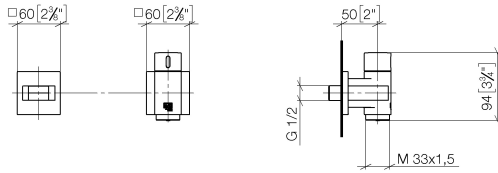

WATER TUBE Kneipp wall elbow with hose holder with individual rosettes - Chrome

SERIES SPECIFIC

27 821 979 Product version up to 3/12/2018

- LAMINAR FLOW, max. flow rate 15 l/min (at 3 bar)
- with volume control
- rosette 60 x 60 mm
- holder for Kneipp hose
- 1/2" wall elbow
- without hose
- inherently safe from back flow

Recommended miscellaneous

Concealed wall elbow - 35 085 970 90
 ● min. recess depth 90 mm
 ● max. recess depth 163 mm

Required miscellaneous

WATER TUBE Kneipp hose white 28 285 979-00
2000 mm - Chrome
 ● hose nozzle with sleeve M33
 ● with holding ring

Required miscellaneous

WATER TUBE Kneipp hose black 28 286 979-00
2000 mm - Chrome
 ● hose nozzle with sleeve M33
 ● with holding ring

27 821 979 Product version up to 3/12/2018
mm [inches]

Flow rate chart

Codes & Standards

EN 1717

WATER TUBE Kneipp wall elbow with hose holder with individual rosettes -
Chrome

SERIES SPECIFIC

27 821 979 Product version up to 3/12/2018

Certificates and sustainability

Belgaqua_22_280_2