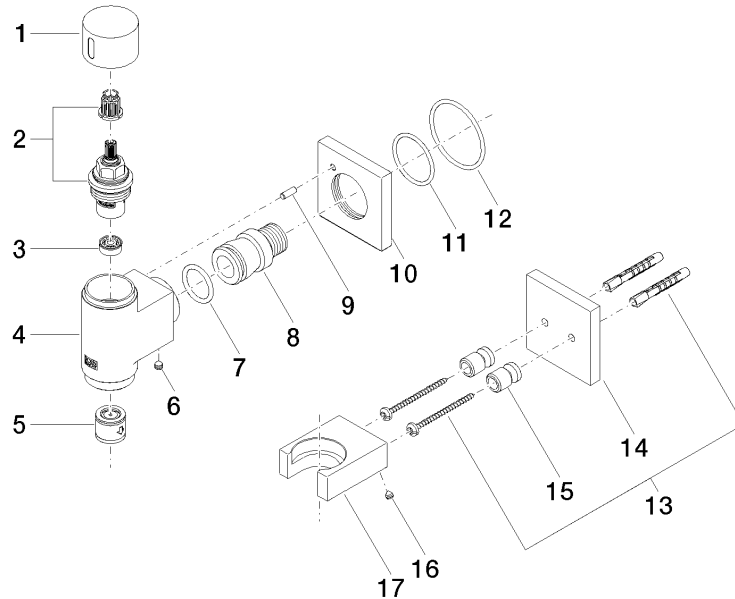

Recommended miscellaneous

Concealed wall elbow - 35 085 970 90
 ● min. recess depth 90 mm
 ● max. recess depth 163 mm

Required miscellaneous

WATER TUBE Kneipp hose white 28 285 979-00
2000 mm - Chrome
 ● hose nozzle with sleeve M33
 ● with holding ring

Required miscellaneous

WATER TUBE Kneipp hose black 28 286 979-00
2000 mm - Chrome
 ● hose nozzle with sleeve M33
 ● with holding ring

27 821 979 Product version up to 3/12/2018
mm [inches]

Flow rate chart

Codes & Standards

EN 1717

WATER TUBE Kneipp wall elbow with hose holder with individual rosettes -
Chrome

SERIES SPECIFIC

27 821 979 Product version up to 3/12/2018

Certificates and sustainability

Belgaqua_22_280_2

27 821 979 Product version up to 3/12/2018

Spare parts list

No.	Item Number	Name	Quantity used	Delivery time
3	09 27 97 022-00	Rosette for spray holder 60 x 60 x 9 mm - Chrome	1.00	20
6	09 17 20 023-00	Holder for Kneipp hose 60 x 45 x 20 mm - Chrome	1.00	20
4	08 17 20 726 90	Holder Wall mounting Ø 13,5 x 20 mm -	2.00	14
2	05 17 20 801 00 90	Attachment set Template + screw + dowel 150 x 150 x 1 mm -	1.00	14
1	28 486 979-00	WATER TUBE Kneipp wall elbow - Chrome	1.00	82
5	09 31 11 056 90	Mounting -	2.00	-
Spare part can no longer be ordered, please order the replacement item				
	09311103090	Mounting Threaded pin with hexagon socket with cup point M5 x 5 mm -		