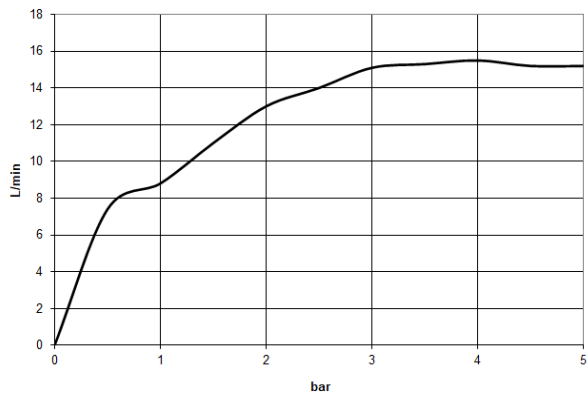

WATER TUBE Kneipp wall elbow with hose holder with individual rosettes - Chrome

SERIES SPECIFIC

27 821 979 Product version up to 3/12/2018

- LAMINAR FLOW, max. flow rate 15 l/min (at 3 bar)
- with volume control
- rosette 60 x 60 mm
- holder for Kneipp hose
- 1/2" wall elbow
- without hose
- inherently safe from back flow

Recommended miscellaneous

Concealed wall elbow - 35 085 970 90
 ● min. recess depth 90 mm
 ● max. recess depth 163 mm

Required miscellaneous

WATER TUBE Kneipp hose white 28 285 979-00
2000 mm - Chrome
 ● hose nozzle with sleeve M33
 ● with holding ring

Required miscellaneous

WATER TUBE Kneipp hose black 28 286 979-00
2000 mm - Chrome
 ● hose nozzle with sleeve M33
 ● with holding ring

27 821 979 Product version up to 3/12/2018
mm [inches]

Flow rate chart