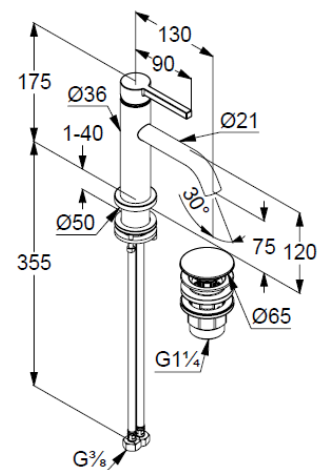

Technische Daten/ Technical Data

KLUDI NOVA FONTE
single lever basin mixer 75
DN 15
Style: PURA

Ref.: 20266N215

Finishes:
N2 Brushed Gunmetal PVD

Product description
Manufacturer KLUDI GmbH & Co. KG
Typ: KLUDI NOVA FONTE
single lever basin mixer 75
Ref.: 20266N215

basin mixer
single lever mixer
1-hole mounted
solid lever, metal
aerator, S-Pointer M18,5 PCA
ceramic cartridge
flow rate at 3 bar 4,5 l/min.
fixed spout
flexible hoses G3/8 DVGW approved
shank-fixing
push open waste G1 1/4
for washbasin with overflow
EU taxonomy: max. 6 l/min. -
Substantial Contribution (SC) possible

Produktabbildung/ Product picture

Maßzeichnung/ Dimensional drawing

Durchfluss/ Flow rate