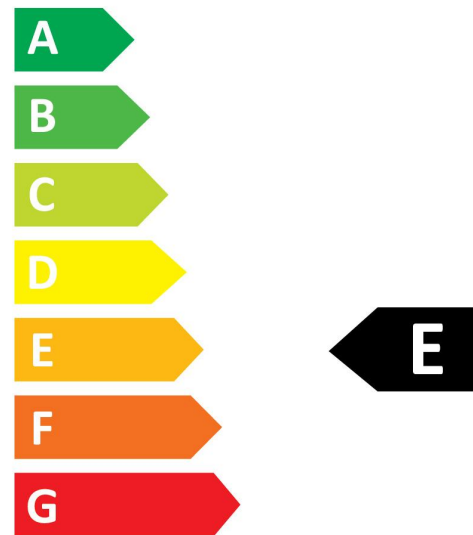

Product Overview

Product name	ToLEDo RT GLS V5 CL 806LM 827 E27 SL
Technology	LED
Watt (Rated) (W)	7
Cap/Base	E27
Fixture rating	Open
E-number FI	4740909
Colour temperature (K)	2700
CRI (Ra)	80
Colour Variation Initial (SDCM)	6
Photobiological Risk Group	RG1
Wattage (W)	7
Product EAN number	5410288293271
Warranty	3 years

Technical drawings

Data table

GENERAL DATA

Product name	ToLEDo RT GLS V5 CL 806LM 827 E27 SL
Technology	LED
Watt (Rated) (W)	7
Cap/Base	E27
Fixture rating	Open
Operating temperature range (°C)	-20°C...+40°C
Performance ambient temperature Tq (°C)	25
E-number FI	4740909
Warranty	3 years

ELECTRICAL DATA

Wattage (W)	7
Equivalent watt (W)	60
Primary Supply/Product voltage - min (V)	220
Control gear required	No
Inrush Current (A)	0.19
Inrush Duration (μ s)	73
Lamp Energy Label (class)	E
Nominal Frequency (Hz)	50/60Hz

Energy label

0029327

7 kWh/1000h

0029327

7 kWh/1000h

Light your world