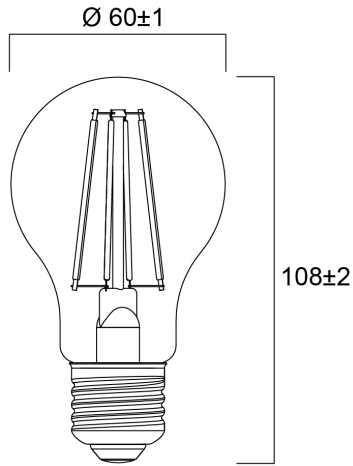

Product Overview

Product name	ToLEDo RT GLS V5 CL 806LM 827 E27 SL
Technology	LED
Watt (Rated) (W)	7
Cap/Base	E27
Fixture rating	Open
E-number FI	4740909
Colour temperature (K)	2700
CRI (Ra)	80
Colour Variation Initial (SDCM)	6
Photobiological Risk Group	RG1
Wattage (W)	7
Product EAN number	5410288293271
Warranty	3 years

Technical drawings

Data table

GENERAL DATA

Product name	ToLEDo RT GLS V5 CL 806LM 827 E27 SL
Technology	LED
Watt (Rated) (W)	7
Cap/Base	E27
Fixture rating	Open
Operating temperature range (°C)	-20°C...+40°C
Performance ambient temperature Tq (°C)	25
E-number FI	4740909
Warranty	3 years

LIFETIME DATA

Lifespan L70 B50	15000
Average life (Rated) (h)	15000

PHYSICAL DATA

Nominal Product Length (mm)	108
Nominal Product Diameter (mm)	60
Weight (kg)	0.03

PACKAGING

Single packaging type	Carton
Product EAN number	5410288293271
Packaging single width (cm)	6.6
Packaging single depth (cm)	12.0
DUN14 (outer)	15410288293278

SYLVANIA

ToLEDo RT GLS V5 CL 806LM 827 E27 SL
0029327

Packaging outer length / height (cm)	20.6
--------------------------------------	------

SAFETY DATA

Optimal operating condition (°C)	-20-40
Breakage cleaning instructions	Not applicable
Special purpose lamp	No
Dry applications use only	No
Suitable for household illumination	No
Safety message	Not Suitable for totally enclosed fixtures