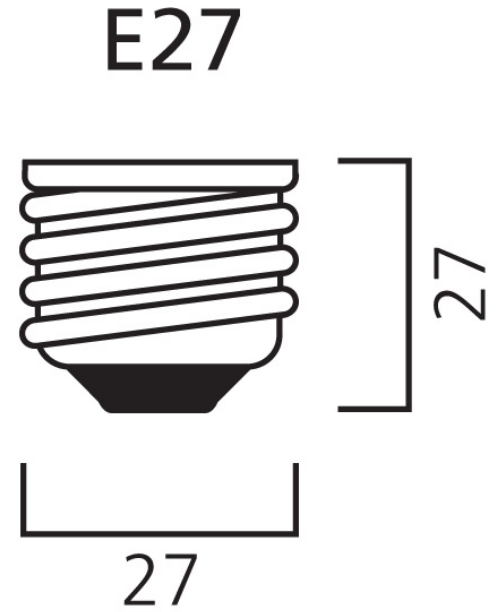

Product Overview

Product name	ToLEDo RT GLS V5 CL 806LM 827 E27 SL
Technology	LED
Watt (Rated) (W)	7
Cap/Base	E27
Fixture rating	Open
E-number FI	4740909
Colour temperature (K)	2700
CRI (Ra)	80
Colour Variation Initial (SDCM)	6
Photobiological Risk Group	RG1
Wattage (W)	7
Product EAN number	5410288293271
Warranty	3 years

Technical drawings

Data table

GENERAL DATA

Product name	ToLEDo RT GLS V5 CL 806LM 827 E27 SL
Technology	LED
Watt (Rated) (W)	7
Cap/Base	E27
Fixture rating	Open
Operating temperature range (°C)	-20°C...+40°C
Performance ambient temperature Tq (°C)	25
E-number FI	4740909
Warranty	3 years

SYLVANIA

ToLEDo RT GLS V5 CL 806LM 827 E27 SL
0029327

Packaging outer length / height (cm)	20.6
--------------------------------------	------

SAFETY DATA

Optimal operating condition (°C)	-20-40
Breakage cleaning instructions	Not applicable
Special purpose lamp	No
Dry applications use only	No
Suitable for household illumination	No
Safety message	Not Suitable for totally enclosed fixtures