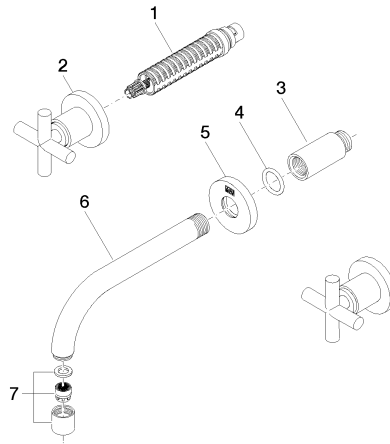

36 707 892 Product version from 4/1/2024

- 160mm projection
- fixed spout
- circular, air-enriched flow
- hole diameter valve 35 mm
- hole diameter spout 35 mm
- rosettes Ø 55 mm
- max. flow 7 l/min
- lead-free
- WRAS
- This product can help a building meet the requirements of Green Building Rating Systems, e.g. LEED®, BREEAM®, DGNB

Required miscellaneous

- Concealed wall-mounted mixer centred spout -** 35 700 970 90
- min. recess depth 85 mm
 - max. recess depth 145 mm

Required miscellaneous

- Concealed wall-mounted mixer variable positioning -** 35 720 970 90
- min. recess depth 85 mm
 - max. recess depth 145 mm

36 707 892 Product version from 4/1/2024

mm [inches]

Flow rate chart

Codes & Standards

DIN 4109	EN 200	ISO 3822	Scottish Water Byelaws
UK Water Supply Regulations	Ü-Zeichen	VA-Zeichen	XP P 41-280

TARA Wall-mounted basin mixer without pop-up waste - Brushed Platinum

Spare parts list

No.	Item Number	Name	Quantity used	Delivery time
1	90 90 03 157 00 90	Head part clockwise closing 1/2" -	2.00	14
7	90 23 01 019 00-06	Aerator M18x1-IG 7,0 l/min. - Brushed Platinum	1.00	20
2	36 310 892-06	TARA Wall valve - Brushed Platinum	2.00	-
Spare part can no longer be ordered, please order the replacement item				
4	90 14 10 026 00 90	O-Ring 20,5 x 3,5 mm -	1.00	14
3	09 24 03 081 10 90	Extension 1/2" x 50 mm -	1.00	14
6	04 28 22 089 10-06	Spout - Brushed Platinum	1.00	20
5	09 27 22 503-06	Rosette DB logo Ø 55 x Ø 22 x 9 mm - Brushed Platinum	1.00	20