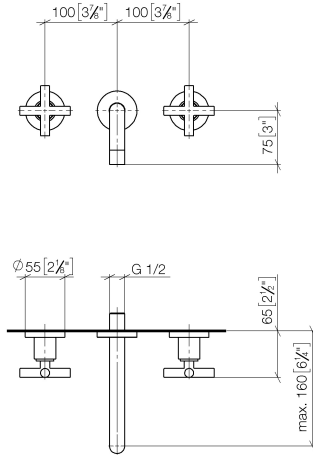

36 707 892 Product version from 4/1/2024

- 160mm projection
- fixed spout
- circular, air-enriched flow
- hole diameter valve 35 mm
- hole diameter spout 35 mm
- rosettes Ø 55 mm
- max. flow 7 l/min
- lead-free
- WRAS
- This product can help a building meet the requirements of Green Building Rating Systems, e.g. LEED®, BREEAM®, DGNB

Required miscellaneous

- Concealed wall-mounted mixer centred spout -** 35 700 970 90
- min. recess depth 85 mm
 - max. recess depth 145 mm

Required miscellaneous

- Concealed wall-mounted mixer variable positioning -** 35 720 970 90
- min. recess depth 85 mm
 - max. recess depth 145 mm

36 707 892 Product version from 4/1/2024

mm [inches]

Flow rate chart

Codes & Standards

DIN 4109	EN 200	ISO 3822	Scottish Water Byelaws
UK Water Supply Regulations	Ü-Zeichen	VA-Zeichen	XP P 41-280

TARA Wall-mounted basin mixer without pop-up waste - Brushed Platinum

Spare parts list

No.	Item Number	Name	Quantity used	Delivery time
1	90 90 03 157 00 90	Head part clockwise closing 1/2" -	2.00	14
7	90 23 01 019 00-06	Aerator M18x1-IG 7,0 l/min. - Brushed Platinum	1.00	20
2	36 310 892-06	TARA Wall valve - Brushed Platinum	2.00	-
Spare part can no longer be ordered, please order the replacement item				
4	90 14 10 026 00 90	O-Ring 20,5 x 3,5 mm -	1.00	14
3	09 24 03 081 10 90	Extension 1/2" x 50 mm -	1.00	14
6	04 28 22 089 10-06	Spout - Brushed Platinum	1.00	20
5	09 27 22 503-06	Rosette DB logo Ø 55 x Ø 22 x 9 mm - Brushed Platinum	1.00	20