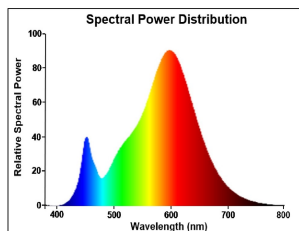

ToLEDo Retro GLS

ToLEDo RT GLS V5 CL 806LM 827 E27 SL
0029327