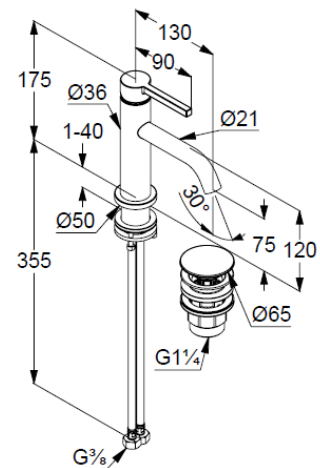

## Technische Daten/ Technical Data

KLUDI NOVA FONTE  
single lever basin mixer 75  
DN 15  
Style: PURA

Ref.: 20266O115

Finishes:  
O1 Matt Dove

Product description  
Manufacturer KLUDI GmbH & Co. KG  
Typ: KLUDI NOVA FONTE  
single lever basin mixer 75  
Ref.: 20266O115

basin mixer  
single lever mixer  
1-hole mounted  
solid lever, metal  
aerator, S-Pointer M18,5 PCA  
ceramic cartridge  
flow rate at 3 bar 4,5 l/min.  
fixed spout  
flexible hoses G3/8 DVGW approved  
shank-fixing  
push open waste G1 1/4  
for washbasin with overflow  
EU taxonomy: max. 6 l/min. -  
Substantial Contribution (SC) possible

### Produktabbildung/ Product picture

### Maßzeichnung/ Dimensional drawing