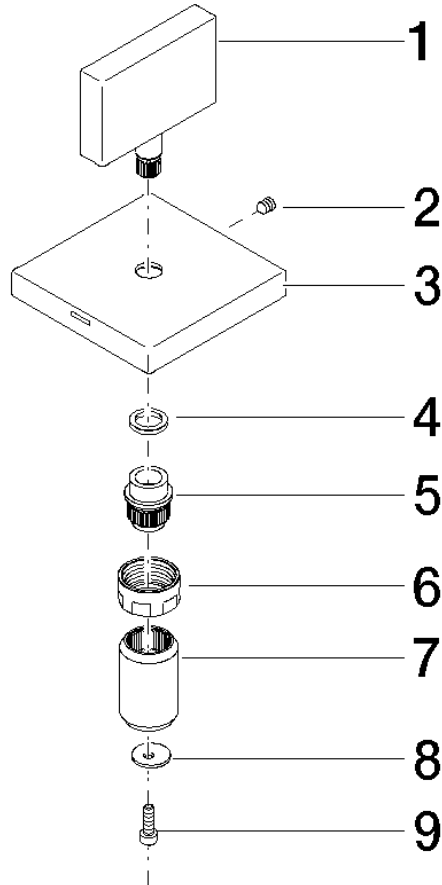

**Handle for side valve Cold 60 x 75 x 60 mm - Champagne (22kt Gold)**

SPARE PARTS

90 20 78 002 04 Product version from 11/23/2020

	Champagne (22kt Gold)	90 20 78 002 04-47
	Chrome	90 20 78 002 04-00
	Brushed Platinum	90 20 78 002 04-06
	Platinum	90 20 78 002 04-08
	Dark Chrome	90 20 78 002 04-19
	Brushed Light Gold (PVD)	90 20 78 002 04-27
	Brushed Durabronze (23kt Gold)	90 20 78 002 04-28
	Brushed Gold (PVD)	90 20 78 002 04-37
	Brushed Dark Brass (PVD)	90 20 78 002 04-39
	Brushed Bronze (PVD)	90 20 78 002 04-42
	Brushed Champagne (22kt Gold)	90 20 78 002 04-46
	Cyprum	90 20 78 002 04-49
	Brushed Dark Platinum	90 20 78 002 04-99

## Handle for side valve Cold 60 x 75 x 60 mm - Champagne (22kt Gold)

SPARE PARTS

90 20 78 002 04 Product version from 11/23/2020

Handle for side valve Cold 60 x 75 x 60 mm - Champagne (22kt Gold)

SPARE PARTS

90 20 78 002 04 Product version from 11/23/2020

90 20 78 002 04 Product version from 11/23/2020

Parts for other finishes can be found here: [Chrome](#)

### Spare parts list

No.	Item Number	Name	Quantity used	Delivery time
9	09 30 30 167 90	Mounting Cylinder head screw with hexagon socket M3 x 10 mm -	1.00	14
3	09 27 78 045-47	rosette	1.00	82
2	90 31 11 007 00 90	Mounting Threaded pin with hexagon socket M4 x 6 mm -	1.00	14
1	09 20 78 007-47	handle	1.00	40
7	09 12 12 058 90	Sleeve Ø 18 x 29 mm -	1.00	14
6	09 23 30 074 90	Mounting Nut M16 x 1 -	1.00	14
5	09 12 12 057 90	Fixing cap white Ø 15 x 17 mm -	1.00	14
8	09 30 11 193 90	Disc with tothing Ø 12 x 1 mm -	1.00	14
4	09 14 03 187 90	Ring -	1.00	14