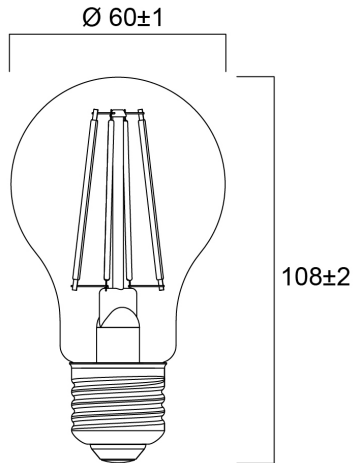

Product Overview

Product name	ToLEDo RT GLS V5 CL 640LM 827 E27 SL
Technology	LED
Watt (Rated) (W)	6
Cap/Base	E27
Fixture rating	Open
E-number FI	4740908
Colour temperature (K)	2700
CRI (Ra)	80
Colour Variation Initial (SDCM)	6
Photobiological Risk Group	RG1
Wattage (W)	6
Product EAN number	5410288293257
Warranty	3 years

Technical drawings

Data table

GENERAL DATA

Product name	ToLEDo RT GLS V5 CL 640LM 827 E27 SL
Technology	LED
Watt (Rated) (W)	6
Cap/Base	E27
Fixture rating	Open
Operating temperature range (°C)	-20°C...+40°C
Performance ambient temperature Tq (°C)	25
E-number FI	4740908
Warranty	3 years

LIFETIME DATA

Lifespan L70 B50	15000
Average life (Rated) (h)	15000

PHYSICAL DATA

Nominal Product Length (mm)	108
Nominal Product Diameter (mm)	60
Weight (kg)	0.03

PACKAGING

Single packaging type	Carton
Product EAN number	5410288293257
Packaging single width (cm)	6.6
Packaging single depth (cm)	12.0
DUN14 (outer)	15410288293254