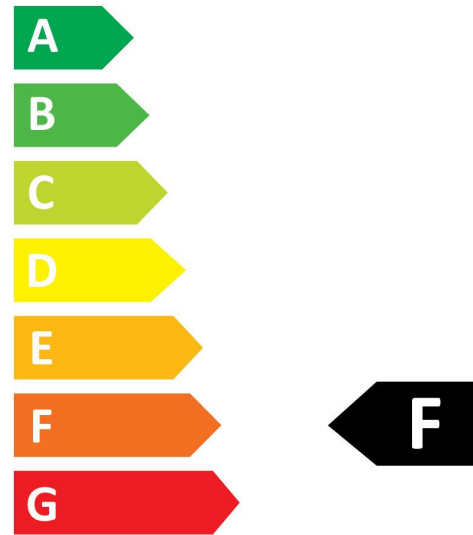

Product Overview

Product name	ToLEDo RT GLS V5 CL 640LM 827 E27 SL
Technology	LED
Watt (Rated) (W)	6
Cap/Base	E27
Fixture rating	Open
E-number FI	4740908
Colour temperature (K)	2700
CRI (Ra)	80
Colour Variation Initial (SDCM)	6
Photobiological Risk Group	RG1
Wattage (W)	6
Product EAN number	5410288293257
Warranty	3 years

Technical drawings

Data table

GENERAL DATA

Product name	ToLEDo RT GLS V5 CL 640LM 827 E27 SL
Technology	LED
Watt (Rated) (W)	6
Cap/Base	E27
Fixture rating	Open
Operating temperature range (°C)	-20°C...+40°C
Performance ambient temperature Tq (°C)	25
E-number FI	4740908
Warranty	3 years

ELECTRICAL DATA

Wattage (W)	6
Equivalent watt (W)	50
Primary Supply/Product voltage - min (V)	220
Control gear required	No
Inrush Current (A)	0.12
Inrush Duration (μ s)	73
Lamp Energy Label (class)	F
Nominal Frequency (Hz)	50/60Hz

Energy label

0029325

6
kWh/1000h

0029325

6
kWh/1000h

Light your world