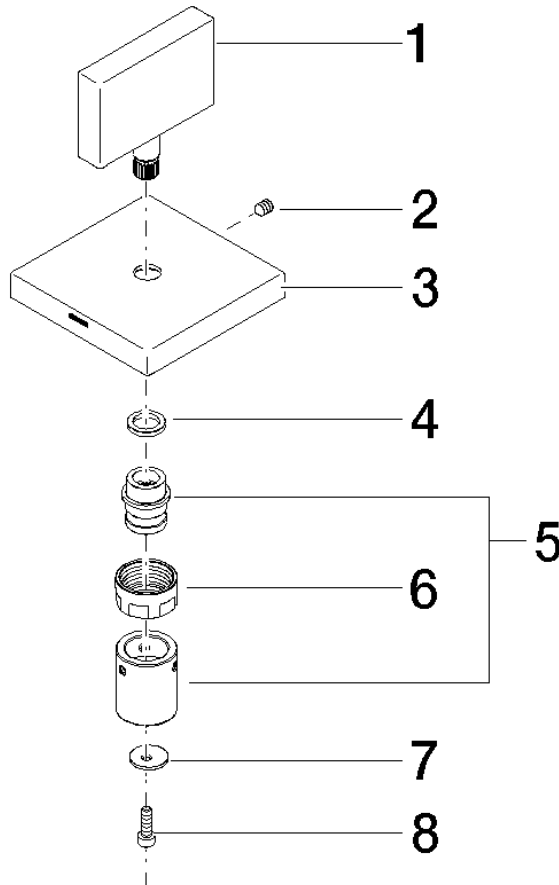

Handle for wall valve Hot 60 x 75 x 60 mm - Champagne (22kt Gold)

SPARE PARTS

90 20 78 002 07 Product version from 7/1/2022

| | | |
|---|--------------------------------|--------------------|
|  | Champagne (22kt Gold) | 90 20 78 002 07-47 |
|  | Chrome | 90 20 78 002 07-00 |
|  | Brushed Platinum | 90 20 78 002 07-06 |
|  | Platinum | 90 20 78 002 07-08 |
|  | Dark Chrome | 90 20 78 002 07-19 |
|  | Brushed Light Gold (PVD) | 90 20 78 002 07-27 |
|  | Brushed Durabronze (23kt Gold) | 90 20 78 002 07-28 |
|  | Brushed Dark Brass (PVD) | 90 20 78 002 07-39 |
|  | Brushed Bronze (PVD) | 90 20 78 002 07-42 |
|  | Brushed Champagne (22kt Gold) | 90 20 78 002 07-46 |
|  | Cyprus | 90 20 78 002 07-49 |
|  | Brushed Dark Platinum | 90 20 78 002 07-99 |

Handle for wall valve Hot 60 x 75 x 60 mm - Champagne (22kt Gold)

SPARE PARTS

90 20 78 002 07 Product version from 7/1/2022

Handle for wall valve Hot 60 x 75 x 60 mm - Champagne (22kt Gold)

SPARE PARTS

90 20 78 002 07 Product version from 7/1/2022

90 20 78 002 07 Product version from 7/1/2022

Parts for other finishes can be found here: [Chrome](#)

Spare parts list

| No. | Item Number | Name | Quantity used | Delivery time |
|-----|--------------------|---|---------------|---------------|
| 5 | 90 12 12 223 00 90 | Fixing cap with sleeve - | 1.00 | 14 |
| 3 | 09 27 78 046-47 | rosette | 1.00 | 82 |
| 2 | 90 31 11 007 00 90 | Mounting Threaded pin with hexagon socket M4 x 6 mm | 1.00 | 14 |
| 7 | 09 30 11 193 90 | Disc with tothing Ø 12 x 1 mm - | 1.00 | 14 |
| 4 | 09 14 03 187 90 | Ring - | 1.00 | 14 |
| 8 | 09 30 30 167 90 | Mounting Cylinder head screw with hexagon socket M3 x 10 mm - | 1.00 | 14 |
| 6 | 09 23 30 074 90 | Mounting Nut M16 x 1 - | 1.00 | 14 |
| 1 | 09 20 78 007-47 | handle | 1.00 | 40 |