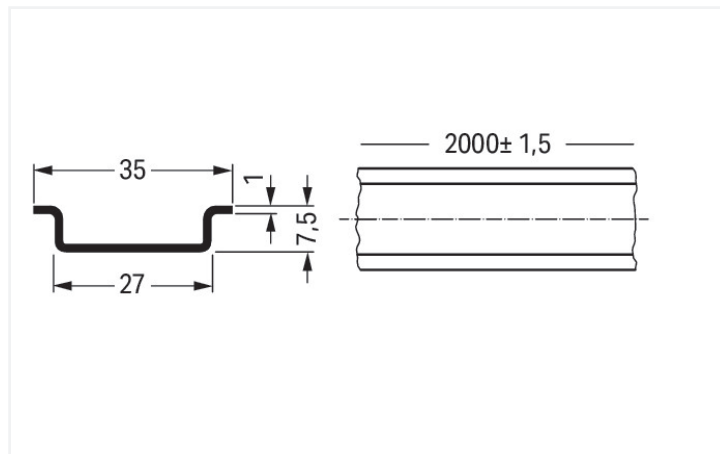

## Data Sheet | Item Number: 210-505

Steel carrier rail; 35 x 7.5 mm; 1 mm thick; 2 m long; unslotted; galvanized; according to EN 60715; silver-colored

<https://www.wago.com/210-505>

Color: ■ silver-colored

Dimensions in mm

### Physical data

Width	2000 mm / 78.74 inches
Height	7.5 mm / 0.295 inches
Depth	35 mm / 1.378 inches