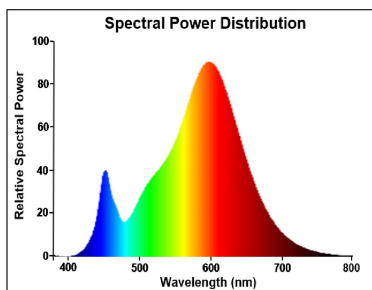

ToLEDo Retro GLS

ToLEDo RT GLS V5 CL 640LM 827 E27 SL
0029325

Packaging

Single packaging type	Carton
Product EAN number	5410288293257
Packaging single length / height (cm)	6.6
Packaging single width (cm)	6.6
Packaging single depth (cm)	12.0
DUN14 (outer)	15410288293254
Units per outer package	6
Packaging outer length / height (cm)	20.6
Packaging outer width (cm)	14.0
Packaging outer depth (cm)	13.0

Safety data

Optimal operating condition (°C)	-20-40
Breakage cleaning instructions	Not applicable
Special purpose lamp	No
Dry applications use only	Yes
Suitable for household illumination	Yes
Safety message	Not Suitable for totally enclosed fixtures

PHOTOMETRY

TECHNICAL DRAWINGS