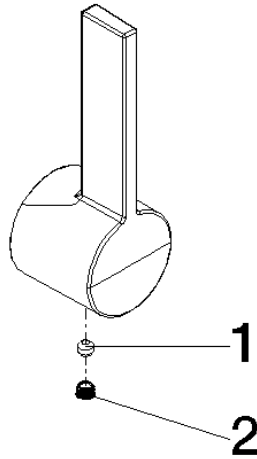

Lever - Champagne (22kt Gold)

SPARE PARTS

90 20 86 004 00 Product version from 4/1/2025

	Champagne (22kt Gold)	90 20 86 004 00-47
	Chrome	90 20 86 004 00-00
	Brushed Platinum	90 20 86 004 00-06
	Platinum	90 20 86 004 00-08
	Durabronze (23kt Gold)	90 20 86 004 00-09
	Dark Chrome	90 20 86 004 00-19
	Brushed Light Gold (PVD)	90 20 86 004 00-27
	Brushed Durabronze (23kt Gold)	90 20 86 004 00-28
	Matte Black	90 20 86 004 00-33
	Brushed Dark Brass (PVD)	90 20 86 004 00-39
	Brushed Bronze (PVD)	90 20 86 004 00-42
	Brushed Champagne (22kt Gold)	90 20 86 004 00-46
	Brushed Chrome	90 20 86 004 00-93
	Brushed Dark Platinum	90 20 86 004 00-99

Lever - Champagne (22kt Gold)

SPARE PARTS

90 20 86 004 00 Product version from 4/1/2025

Lever - Champagne (22kt Gold)

SPARE PARTS

90 20 86 004 00 Product version from 4/1/2025

90 20 86 004 00 Product version from 4/1/2025

Parts for other finishes can be found here: [Chrome](#)

Spare parts list

No.	Item Number	Name	Quantity used	Delivery time
1	90 31 11 063 00 90	Mounting Threaded pin with hexagon socket with cup point M5 x 4 mm -	1.00	14
2	90 31 20 109 00 90	Plug -	1.00	14