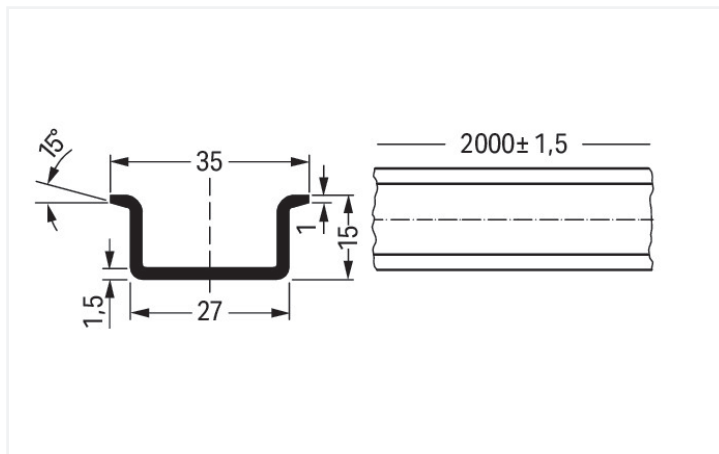

## Data Sheet | Item Number: 210-506

Steel carrier rail; 35 x 15 mm; 1.5 mm thick; 2 m long; unslotted; galvanized; similar to EN 60715; silver-colored

<https://www.wago.com/210-506>

Color: ■ silver-colored

Dimensions in mm

### Physical data

Width	2000 mm / 78.74 inches
Height	15 mm / 0.591 inches
Depth	35 mm / 1.378 inches