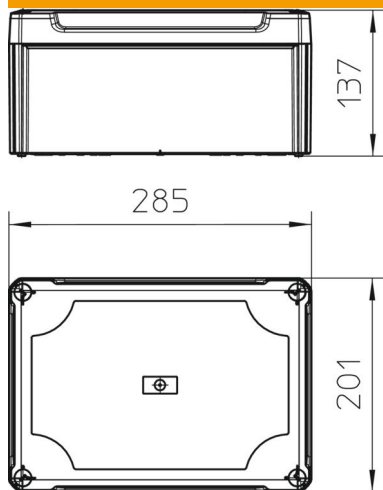

With hat profile rail.

Junction box according to DIN EN 60670. Flame-resistant to DIN EN 60695/2/11, test temperature 650 °C. Impact resistance IK05 according to DIN EN 50102. Clear internal dimensions: 267x182x127 mm

PP/PC Polypropylene / polycarbonate

Master data

Item number	2007738
Type	T 350 OE HD LGR
Description 1	Junction box, closed
Description 2	with raised cover
Manufacturer	OBO
Dimension	285x201x139
Colour	Light grey; RAL 7035
Material	Polypropylene / polycarbonate
Smallest sales unit	1
Unit of quantity	Piece
Weight	68.66 kg
Weight unit	kg/100 pc.
CO2 Footprint (GWP) Cradle-to-Gate	3,1472 kg CO2e / 1 Piece

Technical data sheet

Junction box T350, closed, elevated cover

Item number: 2007738

Dimensions

Length	285 mm
Width	201 mm
Height	137 mm

Technical data

Expandable	yes
Type of entry	None
Type of entry	Cable
Type of housing penetration	Without
Measured insulation voltage V_i	500 V
Equipment	Support rail
Cover	Not transparent
Cover fastening	Screwed
Entry from rear	yes
Entries	None
Explosion-tested version	no
Flame-resistant	Acc. to VDE 0471/DIN 695 Part 2-1, test temperature 750 °C
Shape	Rectangular
Maintain electrical functions	Without
For Ex zone	Without
For Ex zone gas	Without
For Ex zone dust	Without
Fibre-glass reinforced	yes
Halogen-free	yes
Clear internal dimensions	267x182x127 mm
With screening	no
with lid	yes
Mounting type	Wall/ceiling mounting
Nominal voltage	500 V
Sealable	yes
Protection rating	IP66
Protection rating IK code	IK05.
Permitted temperature range, max.	65 °C
Permitted temperature range, min.	-25 °C
Weatherproof	no