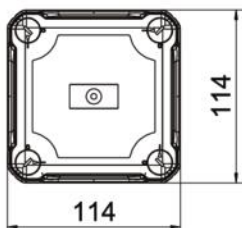

With hat profile rail.

Junction box according to DIN EN 60670. Flame-resistant to DIN EN 60695/2/11, test temperature 650 °C. Impact resistance IK07 according to DIN EN 50102. Clear internal dimensions: 100x100x63 mm

PP/PC Polypropylene / polycarbonate

Master data

Item number	2007770
Type	T 60 OE HD TR
Description 1	Junction box, closed
Description 2	with high transparent cover
Manufacturer	OBO
Dimension	114x114x76
Colour	Light grey; RAL 7035
Material	Polypropylene / polycarbonate
Smallest sales unit	1
Unit of quantity	Piece
Weight	16.6 kg
Weight unit	kg/100 pc.
CO2 Footprint (GWP) Cradle-to-Gate	0,7278 kg CO2e / 1 Piece

Technical data sheet

Junction box T60, closed, transparent elevated cover

Item number: 2007770

Dimensions

Length	114 mm
Width	114 mm
Height	74 mm

Technical data

Expandable	yes
Type of entry	None
Type of entry	Cable
Type of housing penetration	Without
Measured insulation voltage V_i	500 V
Equipment	Support rail
Cover	Transparent
Cover fastening	Screwed
Entry from rear	yes
Entries	None
Explosion-tested version	no
Flame-resistant	acc. to VDE 0471/DIN 695 Part 2-1, test temperature 650°C
Shape	Square
Maintain electrical functions	Without
For Ex zone	Without
For Ex zone gas	Without
For Ex zone dust	Without
Fibre-glass reinforced	no
Halogen-free	yes
Clear internal dimensions	100x100x63 mm
With screening	no
with lid	yes
Mounting type	Wall/ceiling mounting
Nominal voltage	500 V
Sealable	yes
Protection rating	IP66
Protection rating IK code	IK07
Permitted temperature range, max.	60 °C
Permitted temperature range, min.	-5 °C
Transparent lid	yes
Weatherproof	no