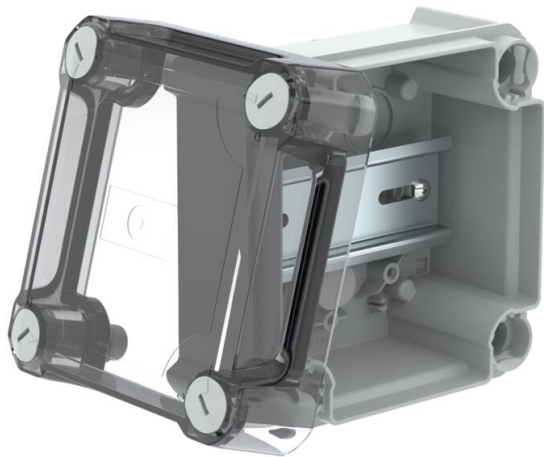

Technical data sheet

Junction box T60, closed, transparent elevated cover

Item number: 2007770

Closed junction box for the connection of cables and lines indoors and in protected outdoor areas. Square design without entries. Suitable for wall and ceiling mounting and on mounting panels. With the option to fasten inside and to mount via the corner domes. High, transparent cover with quick lock, sealable. Made from halogen-free and UV-resistant materials.

With hat profile rail.

Junction box according to DIN EN 60670. Flame-resistant to DIN EN 60695/2/11, test temperature 650 °C. Impact resistance IK07 according to DIN EN 50102. Clear internal dimensions: 100x100x63 mm

PP/PC Polypropylene / polycarbonate

Master data

Item number	2007770
Type	T 60 OE HD TR
Description 1	Junction box, closed
Description 2	with high transparent cover
Manufacturer	OBO
Dimension	114x114x76
Colour	Light grey; RAL 7035
Material	Polypropylene / polycarbonate
Smallest sales unit	1
Unit of quantity	Piece
Weight	16.6 kg
Weight unit	kg/100 pc.
CO2 Footprint (GWP) Cradle-to-Gate	0,7278 kg CO2e / 1 Piece