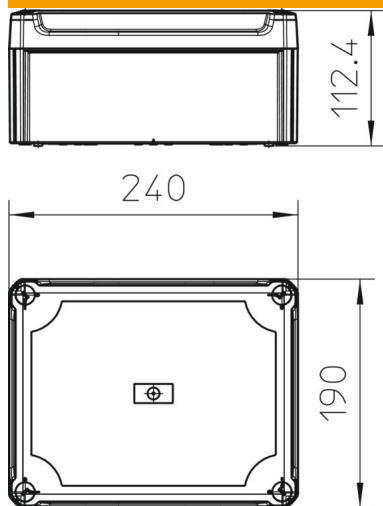

With hat profile rail.

Junction box according to DIN EN 60670. Flame-resistant to DIN EN 60695/2/11, test temperature 650°C. Impact resistance IK05 according to DIN EN 50102. Clear internal dimensions: 225x173x102 mm

### Master data

Item number	2007776
Type	T 250 OE HD TR
Description 1	Junction box, closed
Description 2	with high transparent cover
Manufacturer	OBO
Dimension	240x190x115
Colour	Light grey; RAL 7035
Material	Polypropylene / polycarbonate
Smallest sales unit	1
Unit of quantity	Piece
Weight	50.57 kg
Weight unit	kg/100 pc.
CO2 Footprint (GWP) Cradle-to-Gate	2,3761 kg CO2e / 1 Piece

### Dimensions

Length	240 mm
Width	190 mm
Height	112 mm

### Technical data

Expandable	yes
Type of entry	None
Type of entry	Cable
Type of housing penetration	Without
Measured insulation voltage $V_i$	500 V
Equipment	Support rail
Cover	Transparent
Cover fastening	Screwed
Entry from rear	yes
Entries	None
Explosion-tested version	no
Flame-resistant	acc. to VDE 0471/DIN 695 Part 2-1, test temperature 650°C
Shape	Rectangular
Maintain electrical functions	Without
For Ex zone	Without
For Ex zone gas	Without
For Ex zone dust	Without
Fibre-glass reinforced	yes
Halogen-free	yes
Clear internal dimensions	225x173x102 mm
With screening	no
with lid	yes
Mounting type	Wall/ceiling mounting
Nominal voltage	500 V
Sealable	yes
Protection rating	IP66
Protection rating IK code	IK05.
Permitted temperature range, max.	60 °C
Permitted temperature range, min.	-5 °C