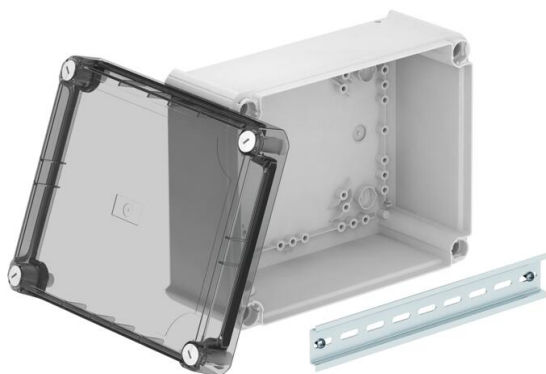

## Junction box T250, closed, transparent elevated cover

Item number: 2007776

Closed junction box for the connection of cables in indoor and protected outdoor areas. Rectangular design without entries. Suitable for wall and ceiling mounting, on mounting panels and threads in the floor. With the option of fastening inside and to mount via the corner domes. High, transparent cover with quick lock, sealable. Made from halogen-free, UV-resistant materials.

With hat profile rail.

Junction box according to DIN EN 60670. Flame-resistant to DIN EN 60695/2/11, test temperature 650°C. Impact resistance IK05 according to DIN EN 50102. Clear internal dimensions: 225x173x102 mm

### Master data

Item number	2007776
Type	T 250 OE HD TR
Description 1	Junction box, closed
Description 2	with high transparent cover
Manufacturer	OBO
Dimension	240x190x115
Colour	Light grey; RAL 7035
Material	Polypropylene / polycarbonate
Smallest sales unit	1
Unit of quantity	Piece
Weight	50.57 kg
Weight unit	kg/100 pc.
CO2 Footprint (GWP) Cradle-to-Gate	2,3761 kg CO2e / 1 Piece

### Dimensions

Length	240 mm
Width	190 mm
Height	112 mm