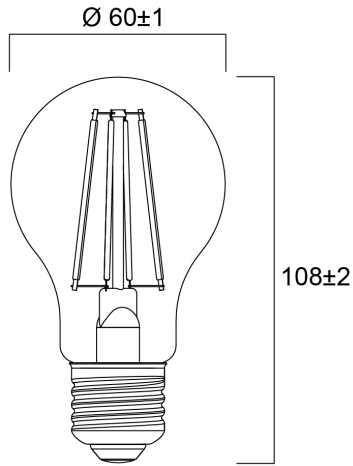

Technical drawings

Data table

GENERAL DATA

Product name	ToLEDo RT GLS V5 CL 470LM 840 E27 SL
Technology	LED
Watt (Rated) (W)	4.5
Cap/Base	E27
Fixture rating	Open
Operating temperature range (°C)	-20°C...+40°C
Performance ambient temperature Tq (°C)	25
E-number FI	4740907
Warranty	3 years

OPTICAL DATA