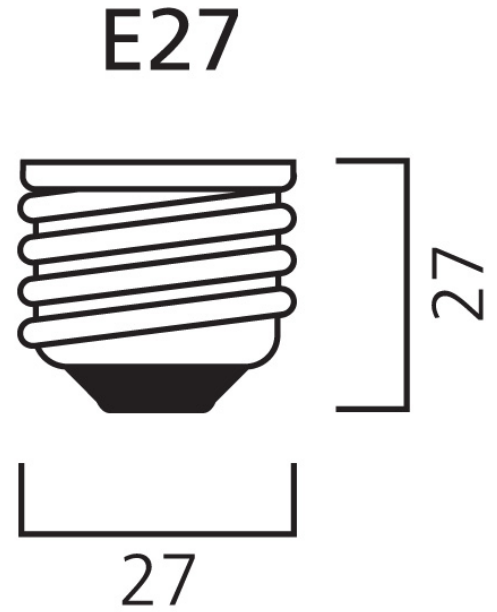

Technical drawings

Data table

GENERAL DATA

Product name	ToLEDo RT GLS V5 CL 470LM 840 E27 SL
Technology	LED
Watt (Rated) (W)	4.5
Cap/Base	E27
Fixture rating	Open
Operating temperature range (°C)	-20°C...+40°C
Performance ambient temperature Tq (°C)	25
E-number FI	4740907
Warranty	3 years

OPTICAL DATA