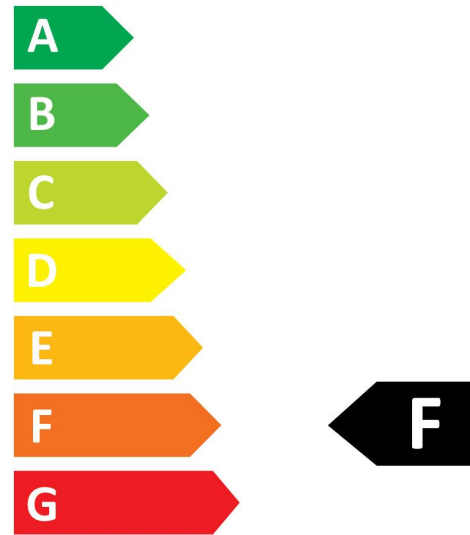

## Energy label

0029324

5 kWh/1000h

0029324

5 kWh/1000h

Light your world