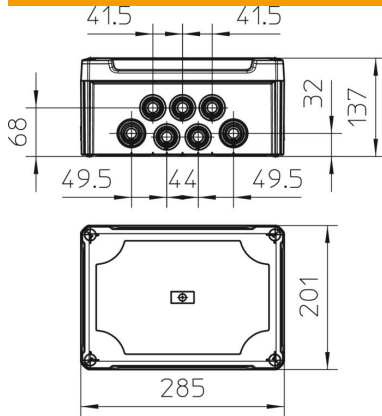

PP/PC Polypropylene / polycarbonate

Master data

| | |
|------------------------------------|-------------------------------|
| Item number | 2007718 |
| Type | T 350 HD LGR |
| Description 1 | Junction box |
| Description 2 | with raised cover |
| Manufacturer | OBO |
| Dimension | 285x201x139 |
| Colour | Light grey; RAL 7035 |
| Material | Polypropylene / polycarbonate |
| Smallest sales unit | 1 |
| Unit of quantity | Piece |
| Weight | 72.76 kg |
| Weight unit | kg/100 pc. |
| CO2 Footprint (GWP) Cradle-to-Gate | 3,284 kg CO2e / 1 Piece |

Technical data sheet

Junction box T350, plug-in seal, elevated cover

Item number: 2007718

Dimensions

| | |
|--------|--------|
| Length | 285 mm |
| Width | 201 mm |
| Height | 137 mm |

Technical data

| | |
|-----------------------------------|---|
| Expandable | yes |
| No. of entries | 24 |
| Type of entry | Plug-in seal |
| Type of entry | Cable |
| Type of housing penetration | Miscellaneous |
| Measured insulation voltage V_i | 500 V |
| Equipment | Support rail |
| Cover | Not transparent |
| Cover fastening | Screwed |
| Entry from rear | yes |
| Entries | 16xM32 8xM40 |
| Explosion-tested version | no |
| Flame-resistant | acc. to VDE 0471/DIN 695 Part 2-1, test temperature 650°C |
| Shape | Rectangular |
| Maintain electrical functions | Without |
| For Ex zone | Without |
| For Ex zone gas | Without |
| For Ex zone dust | Without |
| Fibre-glass reinforced | yes |
| Halogen-free | yes |
| Clear internal dimensions | 267x182x127 mm |
| With screening | no |
| with lid | yes |
| Mounting type | Wall/ceiling mounting |
| Nominal voltage | 500 V |
| Sealable | yes |
| Protection rating | IP66 |
| Protection rating IK code | IK05. |
| Permitted temperature range, max. | 65 °C |
| Permitted temperature range, min. | -25 °C |
| Transparent lid | no |