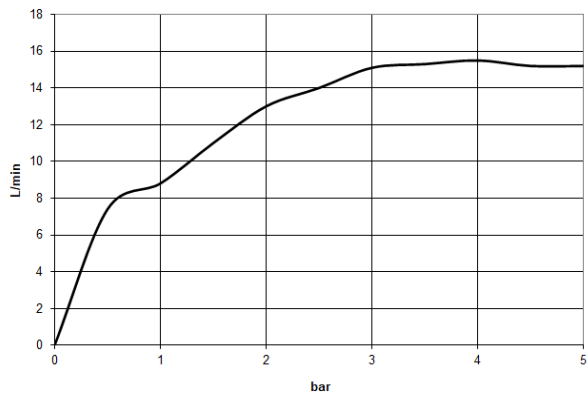

Hand shower set with integrated shower holder - Brushed Durabronz (23kt Gold)

SERIES SPECIFIC

27 803 660 Product version from 8/1/2018 to 6/3/2020

- COMPACT RAIN, max. flow rate 15 l/min (at 3 bar)
- three settings: normal flow, soft flow, massage flow
- with anti-scale system
- 3/8" shower outlet
- metal shower hose 1250mm with integrated anti-twist protection
- rosette Ø 60 mm
- 1/2" connection
- Function from: 7 l/min

Intrinsic protection against back flow.

Recommended miscellaneous

Concealed wall elbow -

- min. recess depth 90 mm
- max. recess depth 163 mm

35 085 970 90

27 803 660 Product version from 8/1/2018 to 6/3/2020
mm [inches]

Flow rate chart

Codes & Standards

DIN 4109

EN 1717

ISO 3822

Scottish Water
Byelaws

UK Water Supply
Regulations

Ü-Zeichen