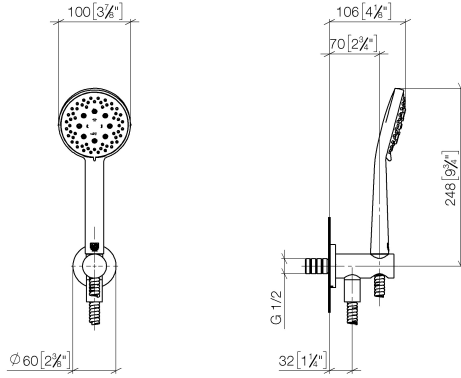

Hand shower set with integrated shower holder - Brushed Durabronz (23kt Gold)

SERIES SPECIFIC

27 803 660 Product version from 8/1/2018 to 6/3/2020

- COMPACT RAIN, max. flow rate 15 l/min (at 3 bar)
- three settings: normal flow, soft flow, massage flow
- with anti-scale system
- 3/8" shower outlet
- metal shower hose 1250mm with integrated anti-twist protection
- rosette Ø 60 mm
- 1/2" connection
- Function from: 7 l/min

Intrinsic protection against back flow.

Recommended miscellaneous

Concealed wall elbow -

- min. recess depth 90 mm
- max. recess depth 163 mm

35 085 970 90

27 803 660 Product version from 8/1/2018 to 6/3/2020
mm [inches]

Flow rate chart

Codes & Standards

DIN 4109

EN 1717

ISO 3822

Scottish Water
Byelaws

UK Water Supply
Regulations

Ü-Zeichen

WRAS_250402

27 803 660 Product version from 8/1/2018 to 6/3/2020

Spare parts list

No.	Item Number	Name	Quantity used	Delivery time
1	28 014 979-28	Hand shower 7.6 l/min - Brushed Durabron (23kt Gold)	1.00	-
Spare part can no longer be ordered, please order the replacement item				
	28018979-28	Hand shower 100 mm - Brushed Durabron (23kt Gold)		
2	28 490 660-28	Wall elbow with integrated shower holder - Brushed Durabron (23kt Gold)	1.00	40
4	90 14 20 026 00 90	Washer 14 x 8 x 2 mm Centellen WS 3820 -	1.00	14
3	90 30 02 072 00-28	Metal shower hose 1/2" x 3/8" x 1250 mm - Brushed Durabron (23kt Gold)	1.00	40