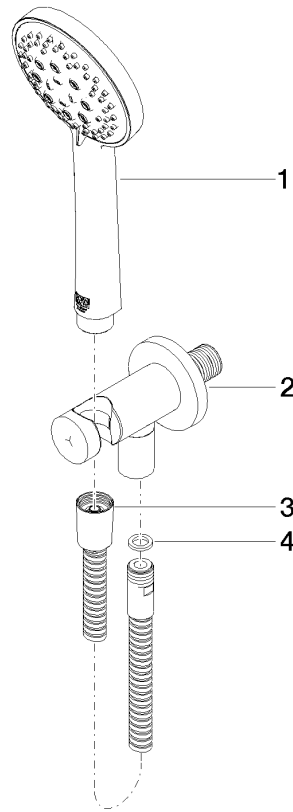

Hand shower set with integrated shower holder - Brushed Durabronz (23kt Gold)

SERIES SPECIFIC

27 803 660 Product version from 8/1/2018 to 6/3/2020

- COMPACT RAIN, max. flow rate 15 l/min (at 3 bar)
- three settings: normal flow, soft flow, massage flow
- with anti-scale system
- 3/8" shower outlet
- metal shower hose 1250mm with integrated anti-twist protection
- rosette Ø 60 mm
- 1/2" connection
- Function from: 7 l/min

Intrinsic protection against back flow.

Recommended miscellaneous

Concealed wall elbow -

- min. recess depth 90 mm
- max. recess depth 163 mm

35 085 970 90

27 803 660 Product version from 8/1/2018 to 6/3/2020
mm [inches]

Hand shower set with integrated shower holder - Brushed Durabronz (23kt Gold)

SERIES SPECIFIC

27 803 660 Product version from 8/1/2018 to 6/3/2020

Certificates and sustainability

LGA_29

Belgaqua_24-007-2 LGA_29

WRAS_250402

27 803 660 Product version from 8/1/2018 to 6/3/2020

Spare parts list

No.	Item Number	Name	Quantity used	Delivery time
1	28 014 979-28	Hand shower 7.6 l/min - Brushed Durabron (23kt Gold)	1.00	-
Spare part can no longer be ordered, please order the replacement item				
	28018979-28	Hand shower 100 mm - Brushed Durabron (23kt Gold)		
2	28 490 660-28	Wall elbow with integrated shower holder - Brushed Durabron (23kt Gold)	1.00	40
4	90 14 20 026 00 90	Washer 14 x 8 x 2 mm Centellen WS 3820 -	1.00	14
3	90 30 02 072 00-28	Metal shower hose 1/2" x 3/8" x 1250 mm - Brushed Durabron (23kt Gold)	1.00	40