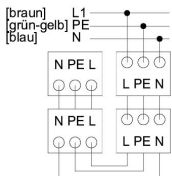

### Technical data

Expandable	yes
No. of entries	4
Type of entry	Strain relief entries for direct penetrations for cable diameters of 7–21 mm
Type of housing penetration	Pre-marking
Measured insulation voltage $V_i$	500 V
Equipment	Miscellaneous
Cover	Not transparent
Cover fastening	Screwed
Entry from rear	yes
Entries	4
Explosion-tested version	no
Flame-resistant	acc. to VDE 0471/DIN 695 Part 2-1, test temperature 650°C
Shape	Rectangular
Maintain electrical functions	Without
For Ex zone	Without
For Ex zone gas	Without
For Ex zone dust	Without
Halogen-free	yes
Clear internal dimensions	136x102x57 mm
With screening	no
with lid	yes
Nominal cross-section, min.	2.5 mm <sup>2</sup>
Nominal voltage	500 V
Sealable	yes
Protection rating	IP20
Permitted temperature range, max.	60 °C
Permitted temperature range, min.	-5 °C
Transparent lid	no
Weatherproof	no