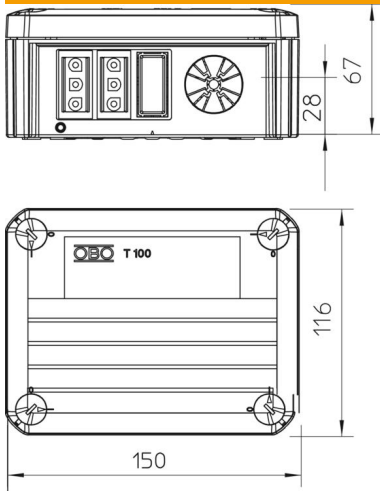

Junction box according to DIN EN 60670. Flame-resistant to DIN EN 60695/2/11, test temperature 650 °C.

Clear internal dimensions: 136x102x57 mm

**PP** Polypropylene

### Master data

Item number	2007811
Type	T 100 WB 4S3
Description 1	Junction box
Description 2	with Wieland sockets 4s3p
Manufacturer	OBO
Dimension	150x116x67
Colour	Light grey; RAL 7035
Material	Polypropylene
Smallest sales unit	1
Unit of quantity	Piece
Weight	25.4 kg
Weight unit	kg/100 pc.
CO2 Footprint (GWP) Cradle-to-Gate	0,6146 kg CO2e / 1 Piece

### Dimensions

Length	150 mm
Width	116 mm
Height	67 mm

### Technical data

Expandable	yes
No. of entries	4
Type of entry	Strain relief entries for direct penetrations for cable diameters of 7–21 mm
Type of housing penetration	Pre-marking
Measured insulation voltage $V_i$	500 V
Equipment	Miscellaneous
Cover	Not transparent
Cover fastening	Screwed
Entry from rear	yes
Entries	4
Explosion-tested version	no
Flame-resistant	acc. to VDE 0471/DIN 695 Part 2-1, test temperature 650°C
Shape	Rectangular
Maintain electrical functions	Without
For Ex zone	Without
For Ex zone gas	Without
For Ex zone dust	Without
Halogen-free	yes
Clear internal dimensions	136x102x57 mm
With screening	no
with lid	yes
Nominal cross-section, min.	2.5 mm <sup>2</sup>
Nominal voltage	500 V
Sealable	yes
Protection rating	IP20
Permitted temperature range, max.	60 °C
Permitted temperature range, min.	-5 °C
Transparent lid	no
Weatherproof	no