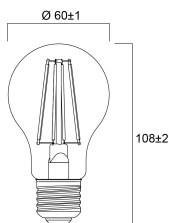

TECHNICAL DRAWINGS