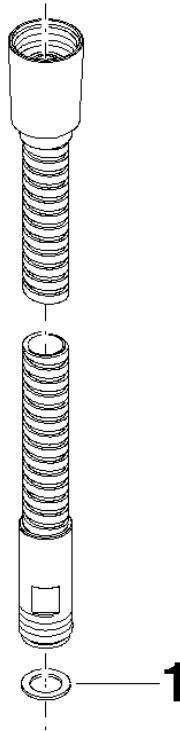

28 322 970 Product version from 4/1/2024

• WRAS

	Matte Black	28 322 970-33
	Chrome	28 322 970-00
	Brushed Platinum	28 322 970-06
	Platinum	28 322 970-08
	Durabrand (23kt Gold)	28 322 970-09
	Dark Chrome	28 322 970-19
	Light Gold (PVD)	28 322 970-26
	Brushed Light Gold (PVD)	28 322 970-27
	Brushed Durabrand (23kt Gold)	28 322 970-28
	Brushed Gold (PVD)	28 322 970-37
	Brushed Dark Brass (PVD)	28 322 970-39
	Brushed Bronze (PVD)	28 322 970-42
	Brushed Dark Bronze (PVD)	28 322 970-43
	Brushed Champagne (22kt Gold)	28 322 970-46
	Champagne (22kt Gold)	28 322 970-47
	Cyprus	28 322 970-49
	Brushed Chrome	28 322 970-93
	Brushed Dark Platinum	28 322 970-99

Metal shower hose 1/2" x 3/8" x 1750 mm - Matte Black

SERIES-VARIOUS

28 322 970 Product version from 4/1/2024

Codes & Standards

ASME A112.18.1	cUPC	Scottish Water Byelaws	UK Water Supply Regulations
XP P 41-280			

Certificates and sustainability

ACS_20 ACC LY WRAS_2009 IAPMO_4976 (

28 322 970 Product version from 4/1/2024

Parts for other finishes can be found here: [Chrome](#)

Spare parts list

No.	Item Number	Name	Quantity used	Delivery time
1	90 14 20 026 00 90	Washer 14 x 8 x 2 mm Centellen WS 3820 -	1.00	14