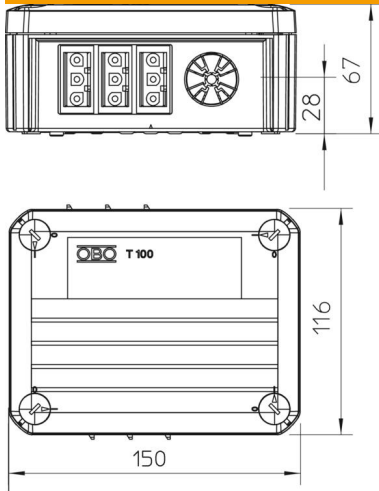

Junction box according to DIN EN 60670. Flame-resistant to DIN EN 60695/2/11, test temperature 650 °C.

Clear internal dimensions: 136x102x57 mm

**PP** Polypropylene

### Master data

Item number	2007822
Type	T 100 WB 6S3
Description 1	Junction box
Description 2	with Wieland sockets 6s3p
Manufacturer	OBO
Dimension	150x116x67
Colour	Light grey; RAL 7035
Material	Polypropylene
Smallest sales unit	1
Unit of quantity	Piece
Weight	29.4 kg
Weight unit	kg/100 pc.
CO2 Footprint (GWP) Cradle-to-Gate	0,6146 kg CO2e / 1 Piece

### Dimensions

Length	150 mm
Width	116 mm
Height	67 mm

### Technical data

Expandable	yes
No. of entries	4
Type of entry	Strain relief entries for direct penetrations for cable diameters of 7-21 mm
Type of housing penetration	Pre-marking
Measured insulation voltage $V_i$	500 V
Equipment	Miscellaneous
Cover	Not transparent
Cover fastening	Screwed
Entry from rear	yes
Entries	4
Explosion-tested version	no
Flame-resistant	acc. to VDE 0471/DIN 695 Part 2-1, test temperature 650°C
Shape	Rectangular
Maintain electrical functions	Without
For Ex zone	Without
For Ex zone gas	Without
For Ex zone dust	Without
Halogen-free	yes
Clear internal dimensions	136x102x57 mm
With screening	no
with lid	yes
Nominal cross-section, min.	2.5 mm <sup>2</sup>
Nominal voltage	500 V
Sealable	yes
Protection rating	IP20
Permitted temperature range, max.	60 °C
Permitted temperature range, min.	-5 °C
Transparent lid	no
Weatherproof	no