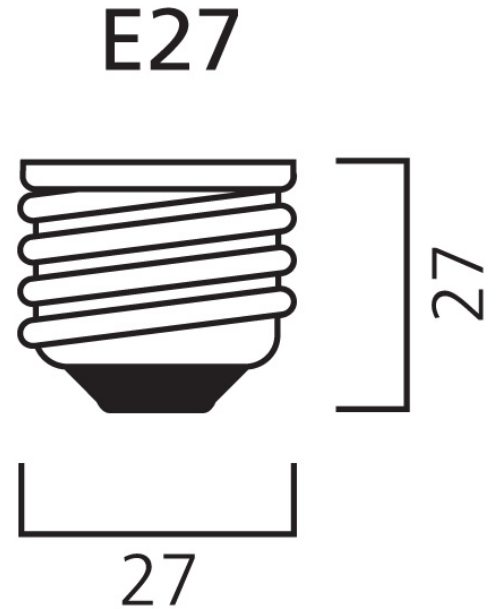

Product Overview

Product name	ToLEDo RT GLS V5 CL 470LM 827 E27 SL
Technology	LED
Watt (Rated) (W)	4.5
Cap/Base	E27
Fixture rating	Open
E-number FI	4740906
Colour temperature (K)	2700
CRI (Ra)	80
Colour Variation Initial (SDCM)	6
Photobiological Risk Group	RG1
Wattage (W)	4.5
Product EAN number	5410288293233
Warranty	3 years

Technical drawings

Data table

GENERAL DATA

Product name	ToLEDo RT GLS V5 CL 470LM 827 E27 SL
Technology	LED
Watt (Rated) (W)	4.5
Cap/Base	E27
Fixture rating	Open
Operating temperature range (°C)	-20°C...+40°C
Performance ambient temperature Tq (°C)	25
E-number FI	4740906
Warranty	3 years