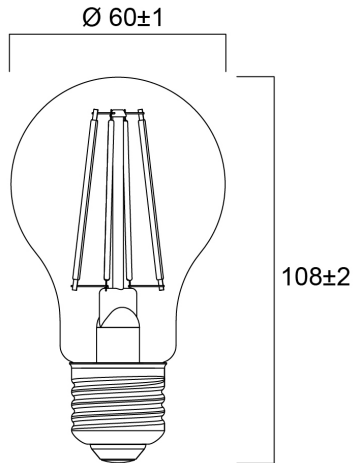

Product Overview

Product name	ToLEDo RT GLS V5 CL 470LM 827 E27 SL
Technology	LED
Watt (Rated) (W)	4.5
Cap/Base	E27
Fixture rating	Open
E-number FI	4740906
Colour temperature (K)	2700
CRI (Ra)	80
Colour Variation Initial (SDCM)	6
Photobiological Risk Group	RG1
Wattage (W)	4.5
Product EAN number	5410288293233
Warranty	3 years

Technical drawings

Data table

GENERAL DATA

Product name	ToLEDo RT GLS V5 CL 470LM 827 E27 SL
Technology	LED
Watt (Rated) (W)	4.5
Cap/Base	E27
Fixture rating	Open
Operating temperature range (°C)	-20°C...+40°C
Performance ambient temperature Tq (°C)	25
E-number FI	4740906
Warranty	3 years

LIFETIME DATA

Lifespan L70 B50	15000
Average life (Rated) (h)	15000

PHYSICAL DATA

Nominal Product Length (mm)	108
Nominal Product Diameter (mm)	60
Weight (kg)	0.03

PACKAGING

Single packaging type	Carton
Product EAN number	5410288293233
Packaging single width (cm)	6.6
Packaging single depth (cm)	12.0
DUN14 (outer)	15410288293230