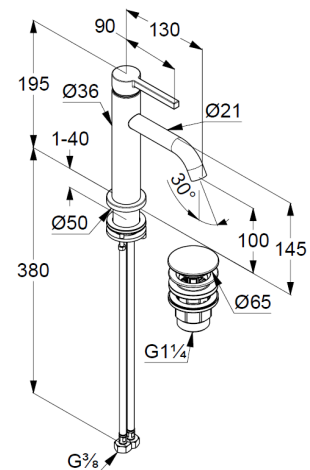

Technische Daten/ Technical Data

KLUDI NOVA FONTE, SmartStart
single lever basin mixer 100
DN 15
Style: PURA

Ref.: 20289N015

Finishes:
NO Brushed Gold (18) PVD

Product description
Manufacturer KLUDI GmbH & Co. KG
Typ: KLUDI NOVA FONTE, SmartStart
single lever basin mixer 100
Ref.: 20289N015

basin mixer
single lever mixer
1-hole mounted
solid lever, metal
aerator, S-Pointer M18,5 PCA
ceramic cartridge
middle position cold water
flow rate at 3 bar 4,5 l/min.
fixed spout
flexible hoses G3/8 DVGW approved
shank-fixing
push open waste G1 1/4
for washbasin with overflow
EU taxonomy: max. 6 l/min. -
Substantial Contribution (SC) possible

Produktabbildung/ Product picture

Maßzeichnung/ Dimensional drawing

Durchfluss/ Flow rate