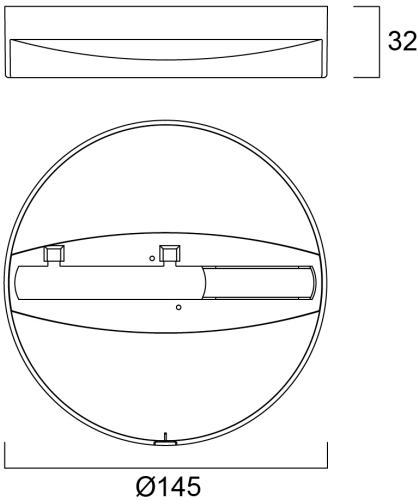

MONOPOINT L3 WHITE

Item No: 3020010

Concord

Monopoint accessory, white, for surface mounting spotlights, ideal for retail, display, museum and gallery applications, suitable for use with all Concord/Lumiance spotlights with L3 track adaptor. Doesn't work with DALI.

Technical Assets

Dimensions (mm)

Photometrics

MONOPOINT L3 WHITE

Item No: 3020010

Concord

General data

| | |
|---------------------|-----------------------------|
| Product name | MONOPOINT L3 WHITE |
| Technology | Accessory |
| Accessory type | Mounting |
| Mount | Ceiling surface mounting |
| Environment | Internal |
| General application | Museums & Galleries, Retail |
| ETIM Class | EC002556 |
| E-number FI | 4273484 |
| E-number SE | 7437193 |
| E-number Norway | 3205320 |
| Warranty | 5 years |

Optical data

| | |
|-------------------------|---|
| Adjustable chromaticity | N |
|-------------------------|---|

Physical data

| | |
|-------------|------|
| IP rating | IP20 |
| IK rating | IK02 |
| Weight (kg) | 0.15 |

Packaging

| | |
|---------------------------------------|---------------|
| Product EAN number | 8711971200109 |
| Packaging single length / height (cm) | 15.0 |
| Packaging single width (cm) | 15.0 |
| Packaging single depth (cm) | 4.0 |
| Units per outer package | 10 |
| Packaging outer length / height (cm) | 26.0 |
| Packaging outer width (cm) | 33.0 |
| Packaging outer depth (cm) | 16.0 |