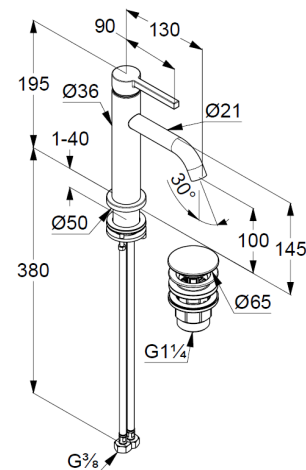

Technische Daten/ Technical Data

KLUDI NOVA FONTE, SmartStart
single lever basin mixer 100
DN 15
Style: PURA

Ref.: 20289N115

Finishes:
N1 Brushed Bronze PVD

Product description
Manufacturer KLUDI GmbH & Co. KG
Typ: KLUDI NOVA FONTE, SmartStart
single lever basin mixer 100
Ref.: 20289N115

basin mixer
single lever mixer
1-hole mounted
solid lever, metal
aerator, S-Pointer M18,5 PCA
ceramic cartridge
middle position cold water
flow rate at 3 bar 4,5 l/min.
fixed spout
flexible hoses G3/8 DVGW approved
shank-fixing
push open waste G1 1/4
for washbasin with overflow
EU taxonomy: max. 6 l/min. -
Substantial Contribution (SC) possible

Produktabbildung/ Product picture

Maßzeichnung/ Dimensional drawing

Durchfluss/ Flow rate