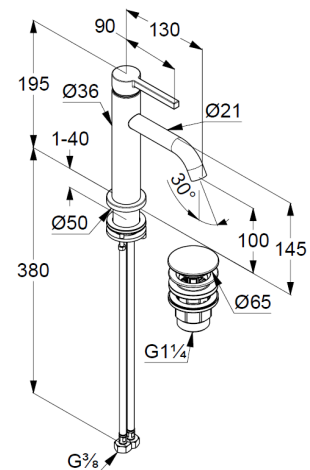

## Technische Daten/ Technical Data

KLUDI NOVA FONTE, SmartStart  
single lever basin mixer 100  
DN 15  
Style: PURA

Ref.: 20289N215

Finishes:  
N2 Brushed Gunmetal PVD

Product description  
Manufacturer KLUDI GmbH & Co. KG  
Typ: KLUDI NOVA FONTE, SmartStart  
single lever basin mixer 100  
Ref.: 20289N215

basin mixer  
single lever mixer  
1-hole mounted  
solid lever, metal  
aerator, S-Pointer M18,5 PCA  
ceramic cartridge  
middle position cold water  
flow rate at 3 bar 4,5 l/min.  
fixed spout  
flexible hoses G3/8 DVGW approved  
shank-fixing  
push open waste G1 1/4  
for washbasin with overflow  
EU taxonomy: max. 6 l/min. -  
Substantial Contribution (SC) possible

### Produktabbildung/ Product picture

### Maßzeichnung/ Dimensional drawing