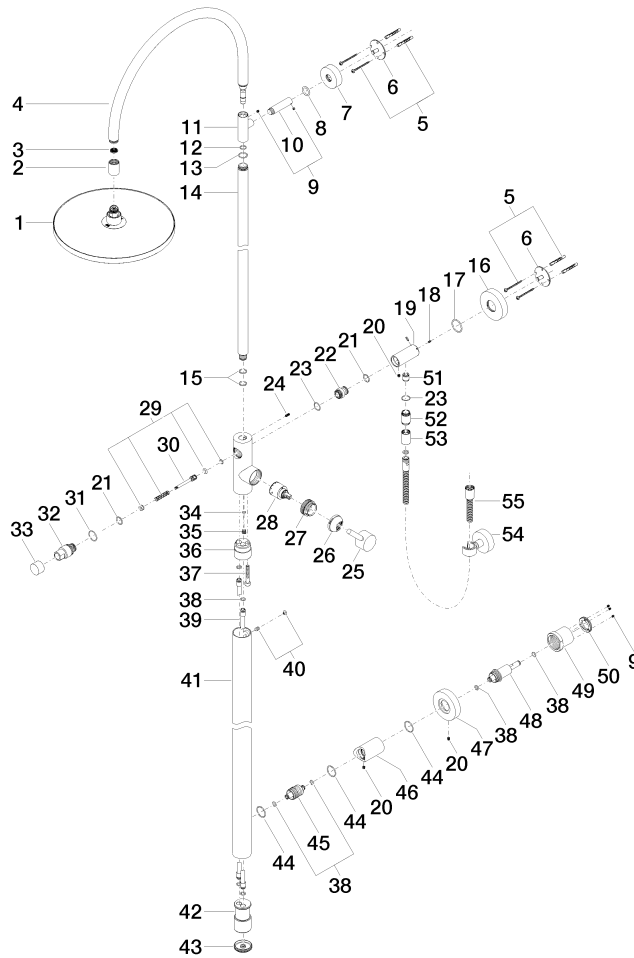

26 024 661 Product version from 10/1/2023

Spare parts list

No.	Item Number	Name	Quantity used	Delivery time
	24 09 31 11 024 90	Mounting Threaded pin with hexagon socket with cup point M5 x 12 mm -	1.00	14
	14 04 28 22 134 20-00	Spout Ø 25 x 800 mm - Chrome	1.00	20
	10 09 11 10 083-00	Connection Ø 18 x 70 mm - Chrome	1.00	-
Spare part can no longer be ordered, please order the replacement item				
	42 09 17 11 024 20 90	Connection Distributor, shower pipe Ø 42 x 55 mm -	1.00	-
Spare part can no longer be ordered, please order the replacement item				
	43 09 21 02 132-00	Cover Ø 44 x 8 mm - Chrome	1.00	-
Spare part can no longer be ordered, please order the replacement item				
	17 09 14 10 101 90	O-Ring EPDM 70 30,0 x 2,5 mm -	1.00	14
	23 90 14 10 032 00 90	O-Ring 18,1 x 1,6 mm -	2.00	14
	4 90 28 22 082 00-00	Pipe for spray set 925 x 463 x 25 mm - Chrome	1.00	-
Spare part can no longer be ordered, please order the replacement item				
	37 09 30 30 111 90	Mounting Cylinder head screw with hexagon socket M8 x 50 mm -	1.00	14
	5 05 30 31 025 00 90	Mounting Bolt Round head 4,5 x 60 mm -	2.00	14
	33 09 20 88 002-00	Pull button Ø 30 x 20 mm - Chrome	1.00	20
	26 09 28 30 042-00	Cover Ø 43 x 19,9 mm - Chrome	1.00	20
	21 90 14 10 010 00 90	O-Ring EPDM 70 17,0 x 2,0 mm -	2.00	14