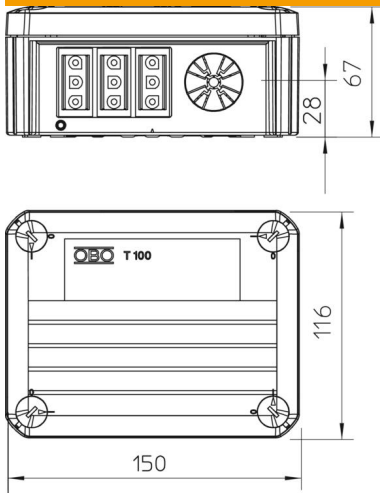

Junction box according to DIN EN 60670. Flame-resistant to DIN EN 60695/2/11, test temperature 650 °C.

Clear internal dimensions: 136x102x57 mm

**PP** Polypropylene

### Master data

Item number	2007813
Type	T 100 WB 3S3
Description 1	Junction box
Description 2	with Wieland sockets 3s3p
Manufacturer	OBO
Dimension	150x116x67
Colour	Light grey; RAL 7035
Material	Polypropylene
Smallest sales unit	1
Unit of quantity	Piece
Weight	22.3 kg
Weight unit	kg/100 pc.
CO2 Footprint (GWP) Cradle-to-Gate	0,6146 kg CO2e / 1 Piece

### Dimensions

Length	150 mm
Width	116 mm
Height	67 mm

### Technical data

Expandable	yes
No. of entries	4
Type of entry	Strain relief entries for direct penetrations for cable diameters of 7–21 mm
Type of housing penetration	Pre-marking
Measured insulation voltage $V_i$	500 V
Equipment	Miscellaneous
Cover	Not transparent
Cover fastening	Screwed
Entry from rear	yes
Entries	4
Explosion-tested version	no
Flame-resistant	acc. to VDE 0471/DIN 695 Part 2-1, test temperature 650°C
Shape	Rectangular
Maintain electrical functions	Without
For Ex zone	Without
For Ex zone gas	Without
For Ex zone dust	Without
Halogen-free	yes
Clear internal dimensions	136x102x57 mm
With screening	no
with lid	yes
Nominal cross-section, min.	2.5 mm <sup>2</sup>
Nominal voltage	500 V
Sealable	yes
Protection rating	IP20
Permitted temperature range, max.	60 °C
Permitted temperature range, min.	-5 °C
Transparent lid	no
Weatherproof	no