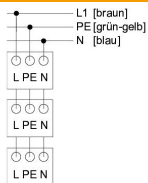

### Technical data

Expandable	yes
No. of entries	4
Type of entry	Strain relief entries for direct penetrations for cable diameters of 7–21 mm
Type of housing penetration	Pre-marking
Measured insulation voltage $V_i$	500 V
Equipment	Miscellaneous
Cover	Not transparent
Cover fastening	Screwed
Entry from rear	yes
Entries	4
Explosion-tested version	no
Flame-resistant	acc. to VDE 0471/DIN 695 Part 2-1, test temperature 650°C
Shape	Rectangular
Maintain electrical functions	Without
For Ex zone	Without
For Ex zone gas	Without
For Ex zone dust	Without
Halogen-free	yes
Clear internal dimensions	136x102x57 mm
With screening	no
with lid	yes
Nominal cross-section, min.	2.5 mm <sup>2</sup>
Nominal voltage	500 V
Sealable	yes
Protection rating	IP20
Permitted temperature range, max.	60 °C
Permitted temperature range, min.	-5 °C
Transparent lid	no
Weatherproof	no