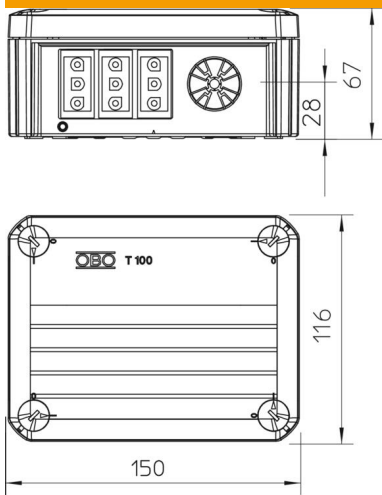

Junction box according to DIN EN 60670. Flame-resistant to DIN EN 60695/2/11, test temperature 650 °C.

Clear internal dimensions: 136x102x57 mm

PP Polypropylene

Master data

Item number	2007814
Type	T 100 WB 6S 3x2
Description 1	Junction box
Description 2	with Wieland sockets 6s3p 3x2
Manufacturer	OBO
Dimension	150x116x67
Colour	Light grey; RAL 7035
Material	Polypropylene
Smallest sales unit	1
Unit of quantity	Piece
Weight	29.5 kg
Weight unit	kg/100 pc.
CO2 Footprint (GWP) Cradle-to-Gate	0,6146 kg CO2e / 1 Piece

Technical data sheet

Junction box T 100 6S 3x2, with Wieland socket

Item number: 2007814

Dimensions

Length	150 mm
Width	116 mm
Height	67 mm

Technical data

Expandable	yes
No. of entries	4
Type of entry	Strain relief entries for direct penetrations for cable diameters of 7–21 mm
Type of housing penetration	Pre-marking
Measured insulation voltage V_i	500 V
Equipment	Miscellaneous
Cover	Not transparent
Cover fastening	Screwed
Entry from rear	yes
Entries	4
Explosion-tested version	no
Flame-resistant	acc. to VDE 0471/DIN 695 Part 2-1, test temperature 650°C
Shape	Rectangular
Maintain electrical functions	Without
For Ex zone	Without
For Ex zone gas	Without
For Ex zone dust	Without
Halogen-free	yes
Clear internal dimensions	136x102x57 mm
With screening	no
with lid	yes
Nominal cross-section, min.	2.5 mm ²
Nominal voltage	500 V
Sealable	yes
Protection rating	IP20
Permitted temperature range, max.	65 °C
Permitted temperature range, min.	-25 °C
Transparent lid	no
Weatherproof	no