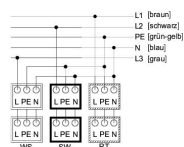

Junction box according to DIN EN 60670. Flame-resistant to DIN EN 60695/2/11, test temperature 650 °C.

Clear internal dimensions: 136x102x57 mm

PP Polypropylene

Master data

Item number	2007814
Type	T 100 WB 6S 3x2
Description 1	Junction box
Description 2	with Wieland sockets 6s3p 3x2
Manufacturer	OBO
Dimension	150x116x67
Colour	Light grey; RAL 7035
Material	Polypropylene
Smallest sales unit	1
Unit of quantity	Piece
Weight	29.5 kg
Weight unit	kg/100 pc.
CO2 Footprint (GWP) Cradle-to-Gate	0,6146 kg CO2e / 1 Piece

Technical data sheet

Junction box T 100 6S 3x2, with Wieland socket

Item number: 2007814

Dimensions

Length	150 mm
Width	116 mm
Height	67 mm

Technical data

Expandable	yes
No. of entries	4
Type of entry	Strain relief entries for direct penetrations for cable diameters of 7–21 mm
Type of housing penetration	Pre-marking
Measured insulation voltage V_i	500 V
Equipment	Miscellaneous
Cover	Not transparent
Cover fastening	Screwed
Entry from rear	yes
Entries	4
Explosion-tested version	no
Flame-resistant	acc. to VDE 0471/DIN 695 Part 2-1, test temperature 650°C
Shape	Rectangular
Maintain electrical functions	Without
For Ex zone	Without
For Ex zone gas	Without
For Ex zone dust	Without
Halogen-free	yes
Clear internal dimensions	136x102x57 mm
With screening	no
with lid	yes
Nominal cross-section, min.	2.5 mm ²
Nominal voltage	500 V
Sealable	yes
Protection rating	IP20
Permitted temperature range, max.	65 °C
Permitted temperature range, min.	-25 °C
Transparent lid	no
Weatherproof	no