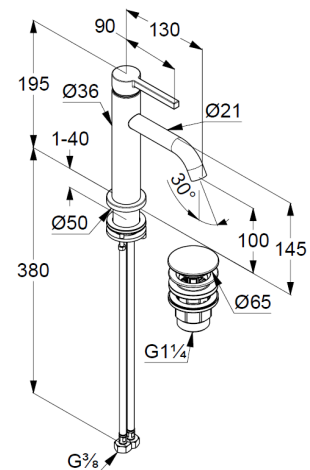

Technische Daten/ Technical Data

KLUDI NOVA FONTE, SmartStart
single lever basin mixer 100
DN 15
STYLE: PURA

Ref.: 20289N515

Finishes:
N5 Stainless Brushed Nickel PVD

Product description
Manufacturer KLUDI GmbH & Co. KG
Typ: KLUDI NOVA FONTE, SmartStart
single lever basin mixer 100
Ref.: 20289N515

basin mixer
single lever mixer
1-hole mounted
solid lever, metal
aerator, S-Pointer M18,5 PCA
ceramic cartridge
middle position cold water
flow rate at 3 bar 4,5 l/min.
fixed spout
flexible hoses G3/8 DVGW approved
shank-fixing
push open waste G1 1/4
for washbasin with overflow
EU taxonomy: max. 6 l/min. -
Substantial Contribution (SC) possible

Produktabbildung/ Product picture

Maßzeichnung/ Dimensional drawing

Durchfluss/ Flow rate