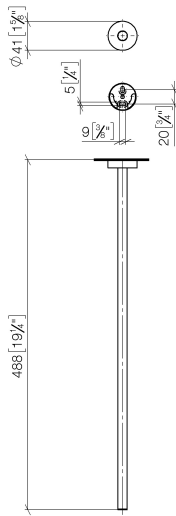

**Towel bar 1-piece non-swivel - Brushed Platinum**

**SERIES SPECIFIC**

83 211 979 Product version from 7/1/2023

- rosette Ø 40 mm
- 490mm projection

	Brushed Platinum	83 211 979-06
	Chrome	83 211 979-00
	Dark Chrome	83 211 979-19
	Light Gold (PVD)	83 211 979-26
	Brushed Light Gold (PVD)	83 211 979-27
	Matte Black	83 211 979-33
	Brushed Gold (PVD)	83 211 979-37
	Brushed Dark Brass (PVD)	83 211 979-39
	Brushed Bronze (PVD)	83 211 979-42
	Brushed Dark Bronze (PVD)	83 211 979-43
	Brushed Champagne (22kt Gold)	83 211 979-46
	Champagne (22kt Gold)	83 211 979-47
	Brushed Chrome	83 211 979-93
	Brushed Dark Platinum	83 211 979-99

83 211 979 Product version from 7/1/2023

mm [inches]

83 211 979 Product version from 7/1/2023

Parts for other finishes can be found here: [Chrome](#)

### Spare parts list

No.	Item Number	Name	Quantity used	Delivery time
4	08 17 97 560 90	Holder Ø 32 x 16 mm -	1.00	14
2	08 27 97 500-06	Rosette Ø 40,5 x 11 mm - Brushed Platinum	1.00	20
5	05 30 31 025 00 90	Mounting Bolt Round head 4,5 x 60 mm -	1.00	14
6	08 17 97 501 07	Holder Ø 38 x 9 mm -	1.00	14
3	08 30 11 516 90	Ring Ø 20 x 3 mm -	1.00	14
1	90 17 97 565 00-06	Holder Rod, towel bar Ø 13 x 481 mm - Brushed Platinum	1.00	20