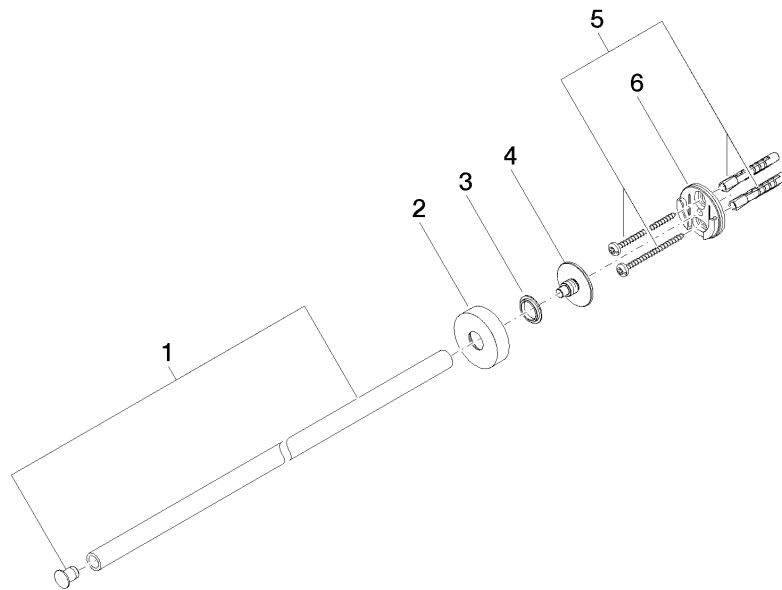

**Towel bar 1-piece non-swivel - Brushed Platinum**

**SERIES SPECIFIC**

83 211 979 Product version from 7/1/2023

- rosette Ø 40 mm
- 490mm projection

	Brushed Platinum	83 211 979-06
	Chrome	83 211 979-00
	Dark Chrome	83 211 979-19
	Light Gold (PVD)	83 211 979-26
	Brushed Light Gold (PVD)	83 211 979-27
	Matte Black	83 211 979-33
	Brushed Gold (PVD)	83 211 979-37
	Brushed Dark Brass (PVD)	83 211 979-39
	Brushed Bronze (PVD)	83 211 979-42
	Brushed Dark Bronze (PVD)	83 211 979-43
	Brushed Champagne (22kt Gold)	83 211 979-46
	Champagne (22kt Gold)	83 211 979-47
	Brushed Chrome	83 211 979-93
	Brushed Dark Platinum	83 211 979-99

83 211 979 Product version from 7/1/2023

mm [inches]

83 211 979 Product version from 7/1/2023

Parts for other finishes can be found here: [Chrome](#)

### Spare parts list

No.	Item Number	Name	Quantity used	Delivery time
4	08 17 97 560 90	Holder Ø 32 x 16 mm -	1.00	14
2	08 27 97 500-06	Rosette Ø 40,5 x 11 mm - Brushed Platinum	1.00	20
5	05 30 31 025 00 90	Mounting Bolt Round head 4,5 x 60 mm -	1.00	14
6	08 17 97 501 07	Holder Ø 38 x 9 mm -	1.00	14
3	08 30 11 516 90	Ring Ø 20 x 3 mm -	1.00	14
1	90 17 97 565 00-06	Holder Rod, towel bar Ø 13 x 481 mm - Brushed Platinum	1.00	20