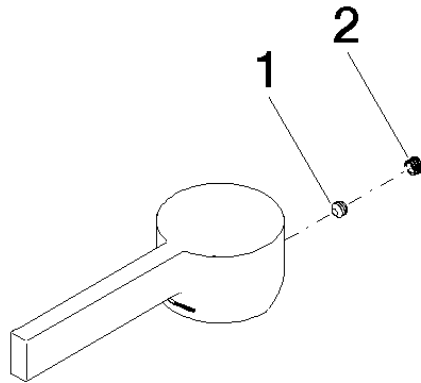

# Lever - Chrome

SPARE PARTS

90 20 21 001 00

|   |                |                    |
|---|----------------|--------------------|
|  | Chrome         | 90 20 21 001 00-00 |
|  | Soft Black     | 90 20 21 001 00-69 |
|  | Brushed Nickel | 90 20 21 001 00-70 |

## Lever - Chrome

SPARE PARTS

---

90 20 21 001 00

Lever - Chrome

SPARE PARTS

---

90 20 21 001 00

### Spare parts list

| No. | Item Number        | Name   | Quantity used | Delivery time |
|-----|--------------------|--|---------------|---------------|
| 1   | 90 31 11 063 00 90 | Mounting Threaded pin with hexagon socket with cup point M5 x 4 mm - | 1.00          | 14            |
| 2   | 90 31 20 109 00 90 | Plug -   | 1.00          | 14            |