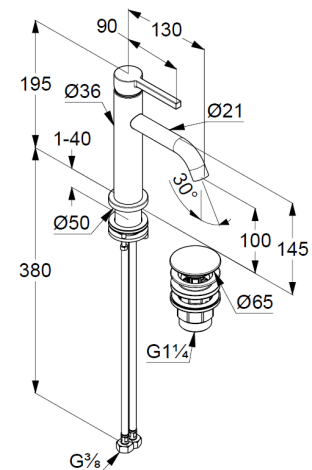

Technische Daten/ Technical Data

KLUDI NOVA FONTE, SmartStart
single lever basin mixer 100
DN 15
Style: PURA

Ref.: 202890115

Finishes:
O1 Matt Dove

Product description
Manufacturer KLUDI GmbH & Co. KG
Typ: KLUDI NOVA FONTE, SmartStart
single lever basin mixer 100
Ref.: 202890115

basin mixer
single lever mixer
1-hole mounted
solid lever, metal
aerator, S-Pointer M18,5 PCA
ceramic cartridge
middle position cold water
flow rate at 3 bar 4,5 l/min.
fixed spout
flexible hoses G3/8 DVGW approved
shank-fixing
push open waste G1 1/4
for washbasin with overflow
EU taxonomy: max. 6 l/min. -
Substantial Contribution (SC) possible

Produktabbildung/ Product picture

Maßzeichnung/ Dimensional drawing

Durchfluss/ Flow rate