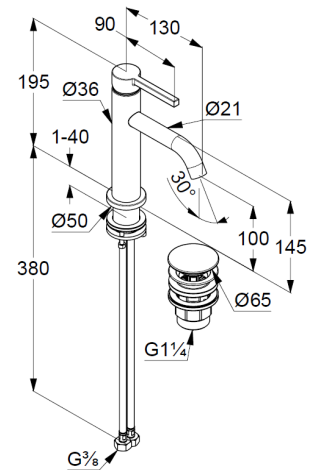

Technische Daten/ Technical Data

KLUDI NOVA FONTE, SmartStart
single lever basin mixer 100
DN 15
Style: PURA

Ref.: 202890215

Finishes:
O2 Matt Light Dove

Product description
Manufacturer KLUDI GmbH & Co. KG
Typ: KLUDI NOVA FONTE, SmartStart
single lever basin mixer 100
Ref.: 202890215

basin mixer
single lever mixer
1-hole mounted
solid lever, metal
aerator, S-Pointer M18,5 PCA
ceramic cartridge
middle position cold water
flow rate at 3 bar 4,5 l/min.
fixed spout
flexible hoses G3/8 DVGW approved
shank-fixing
push open waste G1 1/4
for washbasin with overflow
EU taxonomy: max. 6 l/min. -
Substantial Contribution (SC) possible

Produktabbildung/ Product picture

Maßzeichnung/ Dimensional drawing

Durchfluss/ Flow rate