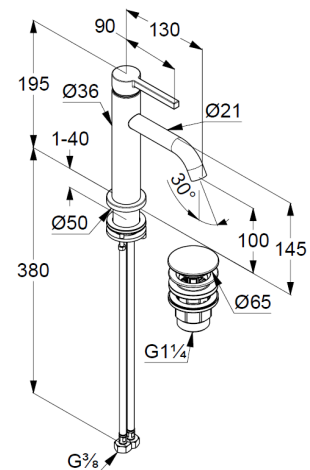

basin mixer
single lever mixer
1-hole mounted
solid lever, metal
aerator, S-Pointer M18,5 PCA
ceramic cartridge
middle position cold water
flow rate at 3 bar 4,5 l/min.
fixed spout
flexible hoses G3/8 DVGW approved
shank-fixing
push open waste G1 1/4
for washbasin with overflow
EU taxonomy: max. 6 l/min. -
Substantial Contribution (SC) possible

Produktabbildung/ Product picture

Maßzeichnung/ Dimensional drawing

Durchfluss/ Flow rate