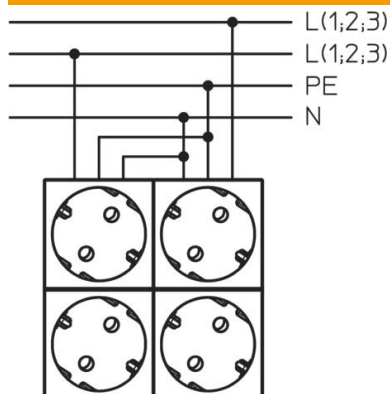

Technical data sheet

Junction box T100, 4 Modul 45 sockets in cover, 2-pin

Item number: 2007825

Junction box for the connection of cables indoors and in protected outdoor areas. Rectangular design with knock-out entries to the sides and knock-out entries in the bottom. Suitable for wall and ceiling mounting and on mounting panels. With the option to fasten inside and to mount via the corner domes. Cover with quick-lock, sealable with retainer and 4 Modul 45 sockets. Made from halogen-free and UV-resistant materials.

Technical data sheet

Junction box T100, 4 Modul 45 sockets in cover, 2-pin

Item number: 2007825

Dimensions

Length	150 mm
Width	116 mm
Height	67 mm

Technical data

Expandable	yes
No. of entries	10
Type of entry	Strain relief entries for direct penetration
Type of entry	Cable
Type of housing penetration	Pre-marking
Measured insulation voltage V_i	500 V
Equipment	Miscellaneous
Cover	Not transparent
Cover fastening	Screwed
Entry from rear	yes
Entries	10
Explosion-tested version	no
Flame-resistant	Acc. to VDE 0471/DIN 695 Part 2-1, test temperature 750 °C
Shape	Rectangular
Maintain electrical functions	Without
For Ex zone	Without
For Ex zone gas	Without
For Ex zone dust	Without
Halogen-free	yes
Clear internal dimensions	136x102x57 mm
With screening	no
with lid	yes
Nominal cross-section, min.	2.5 mm ²
Nominal voltage	500 V
Sealable	yes
Protection rating	IP30
Permitted temperature range, max.	65 °C
Permitted temperature range, min.	-25 °C
Transparent lid	no
Weatherproof	no