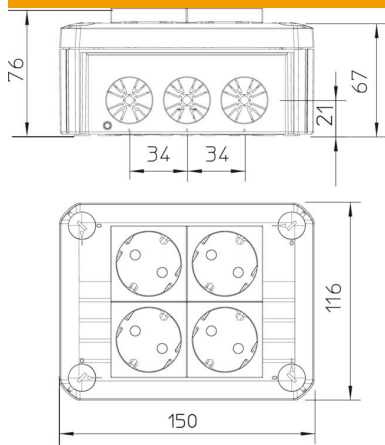

Junction box according to DIN EN 60670. Flame-resistant to DIN EN 60695/2/11, test temperature 650 °C.
Clear internal dimensions: 136x102x57 mm

PP Polypropylene

Master data

Item number	2007825
Type	T 100 4MSD WS
Description 1	Junction box
Description 2	4 sockets 33° white, 2+2
Manufacturer	OBO
Dimension	150x116x67
Colour	Light grey; RAL 7035
Material	Polypropylene
Smallest sales unit	1
Unit of quantity	Piece
Weight	35.2 kg
Weight unit	kg/100 pc.
CO2 Footprint (GWP) Cradle-to-Gate	1,476 kg CO2e / 1 Piece

Technical data sheet

Junction box T100, 4 Modul 45 sockets in cover, 2-pin

Item number: 2007825

Dimensions

Length	150 mm
Width	116 mm
Height	67 mm

Technical data

Expandable	yes
No. of entries	10
Type of entry	Strain relief entries for direct penetration
Type of entry	Cable
Type of housing penetration	Pre-marking
Measured insulation voltage V_i	500 V
Equipment	Miscellaneous
Cover	Not transparent
Cover fastening	Screwed
Entry from rear	yes
Entries	10
Explosion-tested version	no
Flame-resistant	Acc. to VDE 0471/DIN 695 Part 2-1, test temperature 750 °C
Shape	Rectangular
Maintain electrical functions	Without
For Ex zone	Without
For Ex zone gas	Without
For Ex zone dust	Without
Halogen-free	yes
Clear internal dimensions	136x102x57 mm
With screening	no
with lid	yes
Nominal cross-section, min.	2.5 mm ²
Nominal voltage	500 V
Sealable	yes
Protection rating	IP30
Permitted temperature range, max.	65 °C
Permitted temperature range, min.	-25 °C
Transparent lid	no
Weatherproof	no