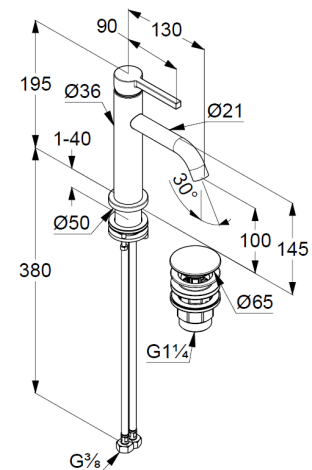

basin mixer  
single lever mixer  
1-hole mounted  
solid lever, metal  
aerator, S-Pointer M18,5 PCA  
ceramic cartridge  
middle position cold water  
flow rate at 3 bar 4,5 l/min.  
fixed spout  
flexible hoses G3/8 DVGW approved  
shank-fixing  
push open waste G1 1/4  
for washbasin with overflow  
EU taxonomy: max. 6 l/min. -  
Substantial Contribution (SC) possible

### Produktabbildung/ Product picture

### Maßzeichnung/ Dimensional drawing