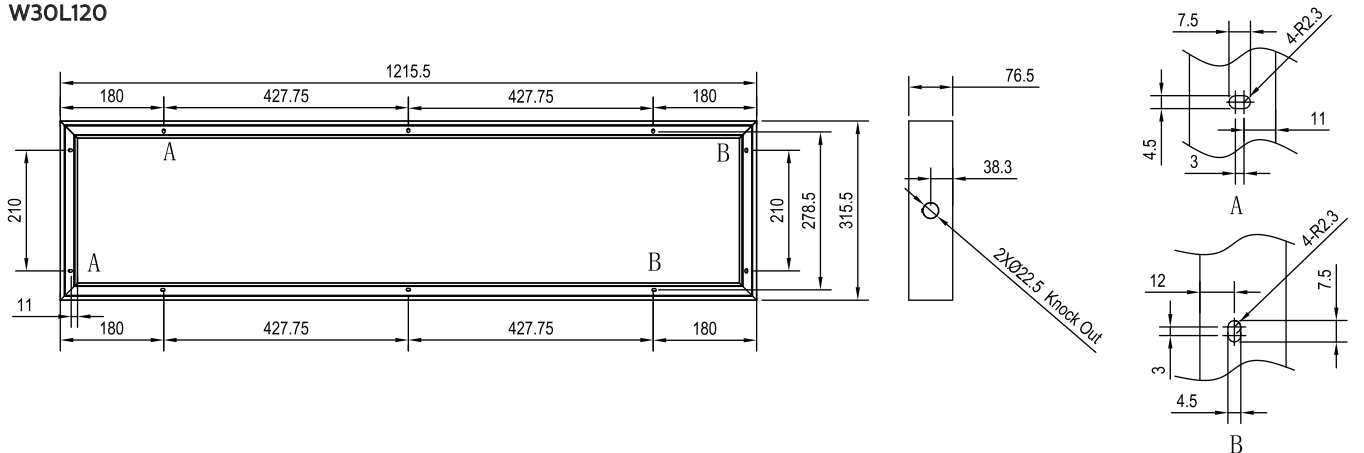

Size type

Configuration types (Ceiling only)		Size type	Weight (kg)
RC159Z SMB W60L60	for RC159Z	W60L60	0.56
RC159Z SMB W62L62	for RC159Z	W62L62	0.60
RC159Z SMB W30L120	for RC159Z	W30L120	0.82

W60L60

W62L62

W30L120

Surface mounted