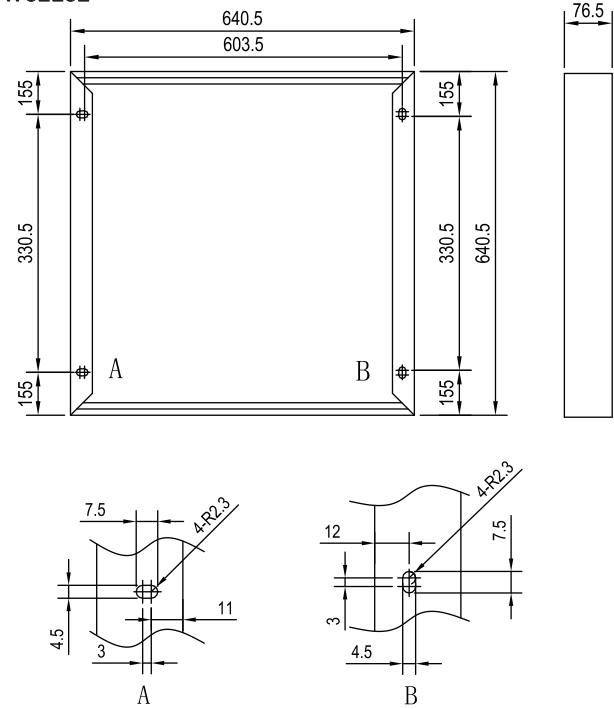

Size type

Configuration types (Ceiling only)		Size type	Weight (kg)
RC159Z SMB W60L60	for RC159Z	W60L60	0.56
RC159Z SMB W62L62	for RC159Z	W62L62	0.60
RC159Z SMB W30L120	for RC159Z	W30L120	0.82

W60L60

W62L62

W30L120

Surface mounted