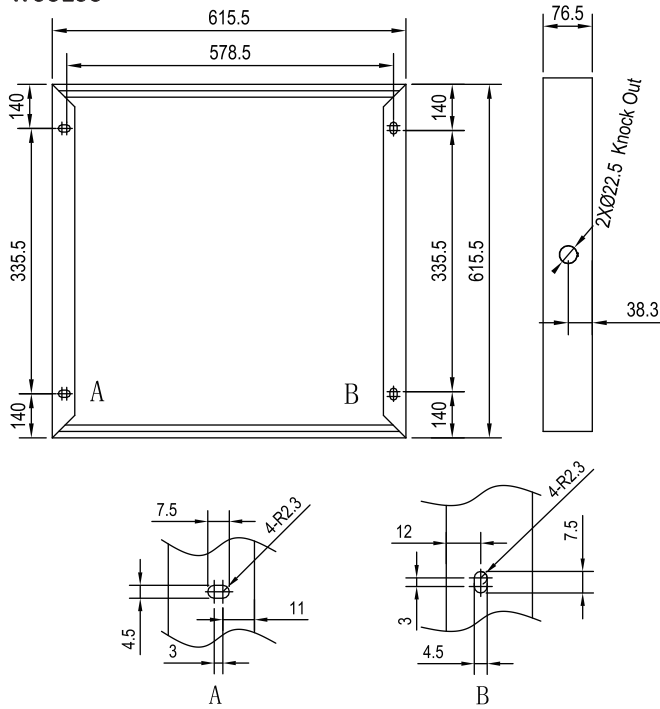

Accessories RC159Z

Surface mounting frames:
 911401807787: RC159Z SMB W60L60
 911401807887: RC159Z SMB W62L62
 911401807987: RC159Z SMB W30L120

(Knock out, not for 62X62)

W60L60/W62L62: 4x
 W30L120: 6x

Configuration types
(Ceiling only)

Size type

Configuration types (Ceiling only)		Size type	Weight (kg)
RC159Z SMB W60L60	for RC159Z	W60L60	0.56
RC159Z SMB W62L62	for RC159Z	W62L62	0.60
RC159Z SMB W30L120	for RC159Z	W30L120	0.82

W60L60

W62L62

W30L120

Surface mounted