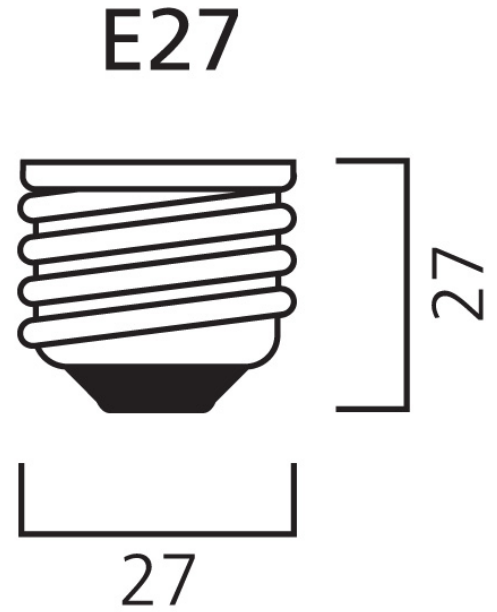

Technical drawings

Data table

GENERAL DATA

Product name	ToLEDo RT GLS V5 ST DIM 1521LM 827 E27 SL
Technology	LED
Watt (Rated) (W)	11.2
Fixture rating	Open
Operating temperature range (°C)	-10°C...+45°C
Performance ambient temperature Tq (°C)	25
E-number FI	4740905
Warranty	3 years

OPTICAL DATA

Luminous flux (Rated) (lm)	1521