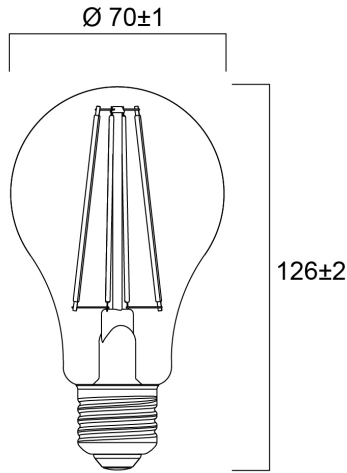

## Product Overview

Product name	ToLEDo RT GLS V5 ST DIM 1521LM 827 E27 SL
Technology	LED
Watt (Rated) (W)	11.2
Fixture rating	Open
E-number FI	4740905
Colour temperature (K)	2700
CRI (Ra)	80
Colour Variation Initial (SDCM)	6
Photobiological Risk Group	RG1
Wattage (W)	11.2
Product EAN number	5410288293202
Warranty	3 years

## Technical drawings

## PHYSICAL DATA

Nominal Product Length (mm)	126
Nominal Product Diameter (mm)	70
Weight (kg)	0.046