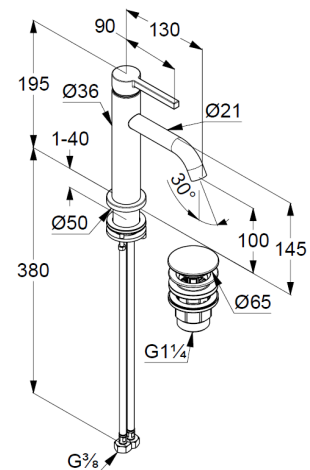

basin mixer  
single lever mixer  
1-hole mounted  
solid lever, metal  
aerator, S-Pointer M18,5 PCA  
ceramic cartridge  
middle position cold water  
flow rate at 3 bar 4,5 l/min.  
fixed spout  
flexible hoses G3/8 DVGW approved  
shank-fixing  
push open waste G1 1/4  
for washbasin with overflow  
EU taxonomy: max. 6 l/min. -  
Substantial Contribution (SC) possible

### Produktabbildung/ Product picture

### Maßzeichnung/ Dimensional drawing