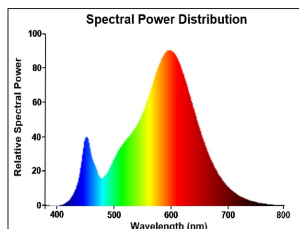

ToLEDo Retro GLS Dimmable

ToLEDo RT GLS V5 ST DIM 1521LM 827 E27 SL

0029320